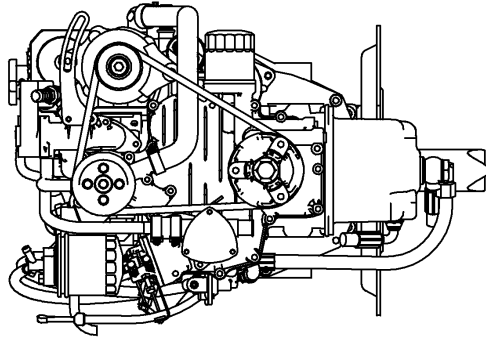

712.71

REV	DESCRIPTION	DATE	APPD	DRAWN	NOTES
01					

TITLE

BZ482 HEAT EXCHANGE  
REPLACEMENT VOLVO MD7A 110S

DIMENSIONS IN MM (INCH)  
DO NOT SCALE

MATL:

**BETA MARINE**

BETA MARINE LTD.  
DAVEY WAY  
WATERWELLS  
QUEDGELEY,  
GLOUCESTER, GL2 2AD, UK

DRAWN BY:- TW

SIZE A4 DWG NO. 100-05020

REV 02

CHECKED BY:- LT

SCALE NTS PAGE 1 of 1

DATE 15/03/2007