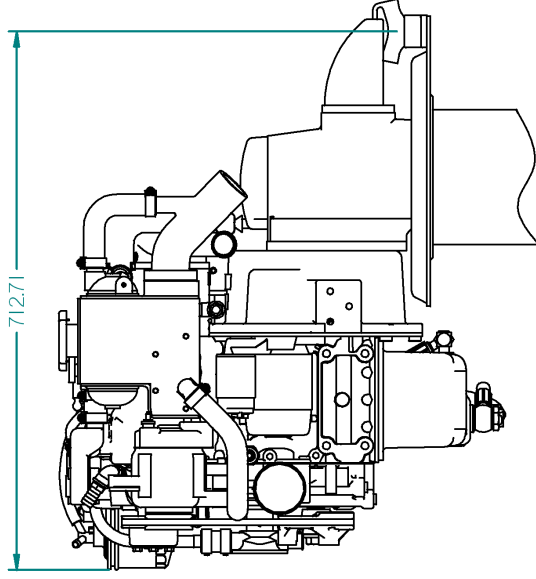

712.71

REV	DESCRIPTION	DATE	APPD	DRAWN	NOTES
01					

TITLE

BZ482 HEAT EXCHANGE  
REPLACEMENT VOLVO MD7A 110S

DIMENSIONS IN MM (INCH)  
DO NOT SCALE

MATL:

**BETA MARINE**

BETA MARINE LTD.  
DAVEY WAY  
WATERWELLS  
QUEDGELEY,  
GLOUCESTER, GL2 2AD, UK

DRAWN BY:- TW

SIZE A4 DWG NO. 100-05020

REV 02

CHECKED BY:- LT

SCALE NTS PAGE 1 of 1

DATE 15/03/2007