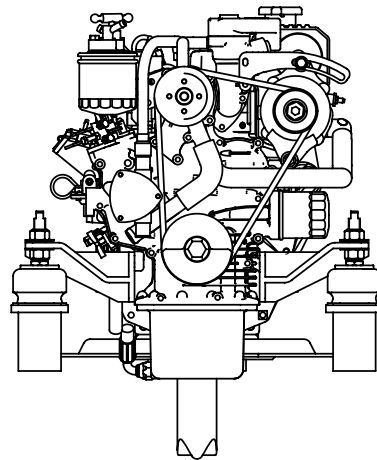

THE CUSTOMER MUST APPROVE THIS DRAWING BEFORE BETA MAKE THE SPECIAL FEET. PLEASE SIGN AND FAX/POST BACK.

REV	DESCRIPTION	DATE	APP'D	DRAWN

THESE DIMENSIONS ARE CURRENT
APPROVED SIGNATURE: _____

CUSTOMER: K21057 DB MARINE

ENGINE DETAILS

**BD602 HEAT EXCHANGE
VOLVO MD5A 110S LEG**

DIMENSIONS IN MM (INCH) DO NOT SCALE PART FILE NAME: 100-07398 BZ602 HE VOLVO MD5A 110S.asm

BETA MARINE
TEL: (01453) 835282 FAX: (01453) 835284

BETA MARINE LTD,
MERRETT'S MILLS,
BATH ROAD,
SOUTH WOODCHESTER,
STROUD, GLOS. GL5 5EU

DRAWN BY: timw	SIZE: A4	DWG NO: 100-07398	REV: 00
CHECKED BY: LT	SCALE: NTS	PAGE: 1 of 1	DATE: 09/06/2008