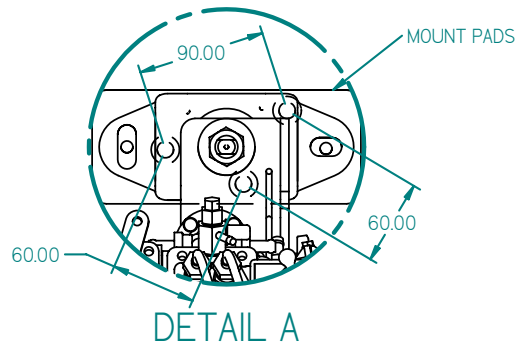

THE CUSTOMER MUST APPROVE THIS DRAWING BEFORE BETA MAKE THE SPECIAL FEET. PLEASE SIGN AND FAX/POST BACK.

REV	DESCRIPTION	DATE	APP'D	DRAWN

THESE DIMENSIONS ARE CURRENT
APPROVED SIGNATURE: _____

CUSTOMER: K21057 DB MARINE

ENGINE DETAILS

**BD602 HEAT EXCHANGE
VOLVO MD5A 110S LEG**

DIMENSIONS IN MM (INCH) DO NOT SCALE PART FILE NAME: 100-07398 BZ602 HE VOLVO MD5A 110S.asm

BETA MARINE
TEL: (01453) 835282 FAX: (01453) 835284

BETA MARINE LTD,
MERRETT'S MILLS,
BATH ROAD,
SOUTH WOODCHESTER,
STROUD, GLOS. GL5 5EU

DRAWN BY: timw	SIZE: A4	DWG NO: 100-07398	REV: 00
CHECKED BY: LT	SCALE: NTS	PAGE: 1 of 1	DATE: 09/06/2008