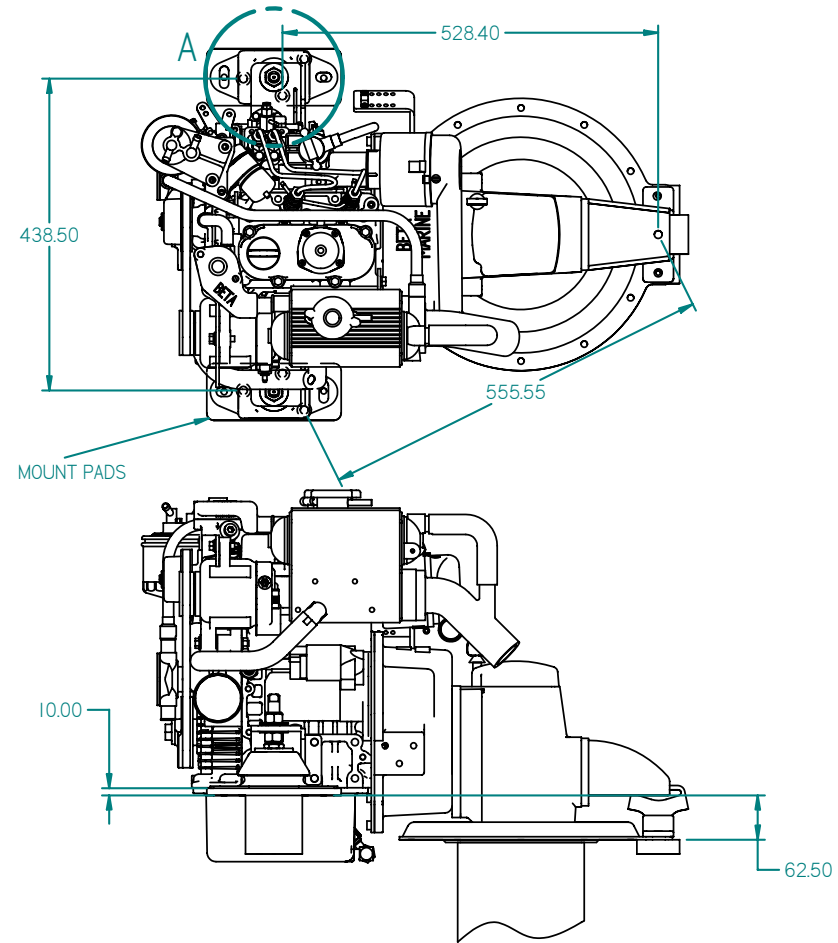

THE CUSTOMER MUST APPROVE THIS DRAWING BEFORE BETA MAKE THE SPECIAL FEET. PLEASE SIGN AND FAX/POST BACK.

REV	DESCRIPTION	DATE	APP'D	DRAWN

THESE DIMENSIONS ARE CURRENT
APPROVED SIGNATURE: _____

CUSTOMER: K21057 DB MARINE

ENGINE DETAILS

**BD602 HEAT EXCHANGE
VOLVO MD5A 110S LEG**

DIMENSIONS IN MM (INCH) DO NOT SCALE PART FILE NAME: 100-07398 BZ602 HE VOLVO MD5A 110S.asm

BETA MARINE
TEL: (01453) 835282 FAX: (01453) 835284

BETA MARINE LTD,
MERRETT'S MILLS,
BATH ROAD,
SOUTH WOODCHESTER,
STROUD, GLOS. GL5 5EU

DRAWN BY: timw	SIZE: A4	DWG NO: 100-07398	REV: 00
CHECKED BY: LT	SCALE: NTS	PAGE: 1 of 1	DATE: 09/06/2008