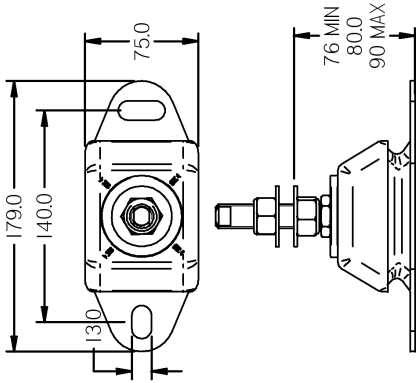

FLEXIBLE MOUNT DETAILS

DETAIL A

REV	DESCRIPTION	DATE	APPD	DRAWN	NOTES
01					

TITLE		BD602 HEAT EXCHANGE VOLVO MD7A 110S LEG	
DRAWN BY:-	SIZE	DWG NO.	REV
TW	A4	100-07043	00
CHECKED BY:-	SCALE	NTS	PAGE
LT			1 of 1
			DATE
			12/08/2009

BETA MARINE LTD.
DAVEY WAY,
WATERWELLS,
QUEDGEWELL,
GLOUCESTER, GL2 2AD, UK
TEL: (01452) 723492 FAX: (01452) 729916

MATL:
DIMENSIONS IN MM (INCH)
DO NOT SCALE