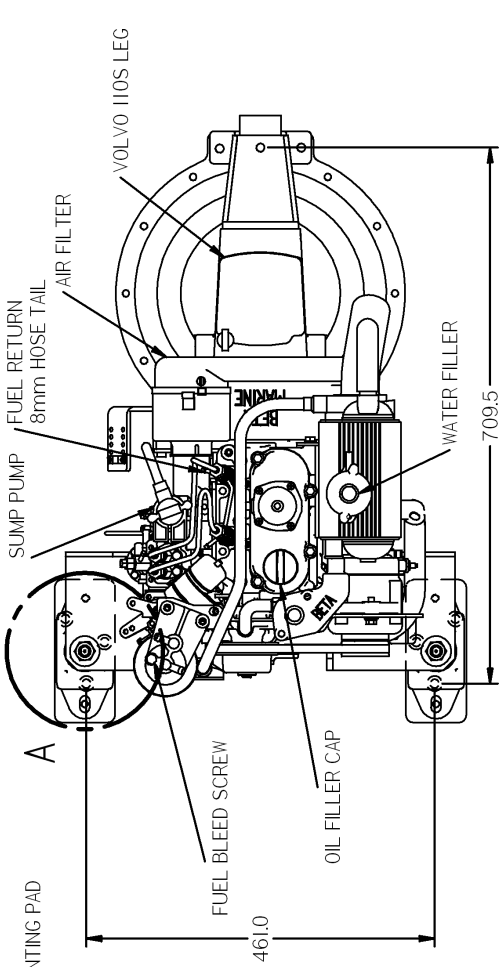

FLEXIBLE MOUNT DETAILS

DETAIL A

REV	DESCRIPTION	DATE	APPD	DRAWN	NOTES
01					

TITLE		BD602 HEAT EXCHANGE VOLVO MD7A 110S LEG	
DRAWN BY:-	SIZE	DWG NO.	REV
TW	A4	100-07043	00
CHECKED BY:-	SCALE	NTS	PAGE
LT			1 of 1
			DATE
			12/08/2009

BETA MARINE LTD.
DAVEY WAY,
WATERWELLS,
QUEDGEWELL,
GLOUCESTER, GL2 2AD, UK
TEL: (01452) 723492 FAX: (01452) 729916

MATL:
DIMENSIONS IN MM (INCH)
DO NOT SCALE