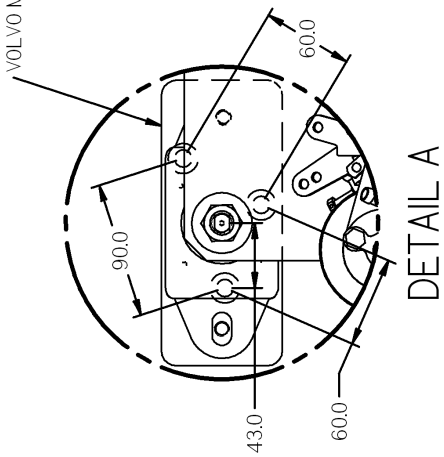

FLEXIBLE MOUNT DETAILS

DETAIL A

REV	DESCRIPTION	DATE	APPD	DRAWN	NOTES
01					

TITLE		BD602 HEAT EXCHANGE VOLVO MD7A 110S LEG	
DRAWN BY:-	SIZE	DWG NO.	REV
TW	A4	100-07043	00
CHECKED BY:-	SCALE	NTS	PAGE
LT			1 of 1
			DATE
			12/08/2009

BETA MARINE LTD.
DAVEY WAY,
WATERWELLS,
QUEDGEWELL,
GLOUCESTER, GL2 2AD, UK
TEL: (01452) 723492 FAX: (01452) 729916

MATL:
DIMENSIONS IN MM (INCH)
DO NOT SCALE