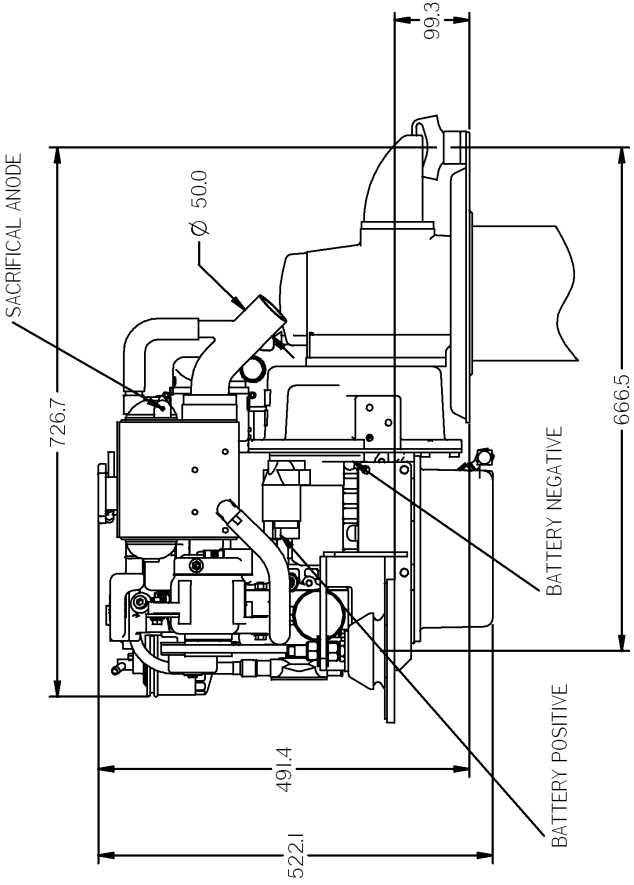

FLEXIBLE MOUNT DETAILS

DETAIL A

REV	DESCRIPTION	DATE	APPD	DRAWN	NOTES
01					

TITLE		BD602 HEAT EXCHANGE VOLVO MD7A 110S LEG	
DRAWN BY:-	SIZE	DWG NO.	REV
TW	A4	100-07043	00
CHECKED BY:-	SCALE	NTS	PAGE
LT			1 of 1
			DATE
			12/08/2009

BETA MARINE LTD.
DAVEY WAY,
WATERWELLS,
QUEDGEWELL,
GLOUCESTER, GL2 2AD, UK
TEL: (01452) 723492 FAX: (01452) 729916

MATL:
DIMENSIONS IN MM (INCH)
DO NOT SCALE