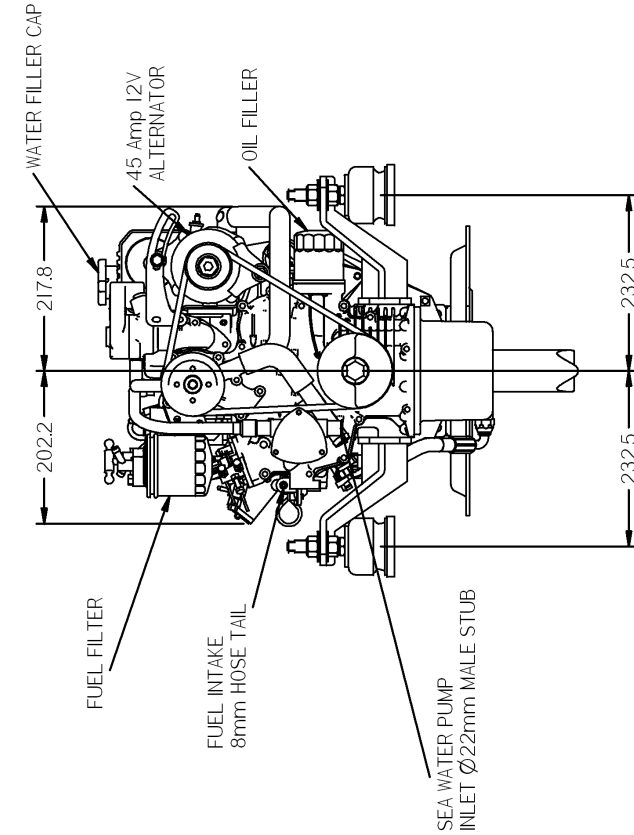

FLEXIBLE MOUNT DETAILS

DETAIL A

REV	DESCRIPTION	DATE	APPD	DRAWN	NOTES
01					

TITLE		BD602 HEAT EXCHANGE VOLVO MD7A 110S LEG	
DRAWN BY:-	SIZE	DWG NO.	REV
TW	A4	100-07043	00
CHECKED BY:-	SCALE	NTS	PAGE
LT			1 of 1
			DATE
			12/08/2009

BETA MARINE LTD.
DAVEY WAY,
WATERWELLS,
QUEDGEWELL,
GLOUCESTER, GL2 2AD, UK
TEL: (01452) 723492 FAX: (01452) 729916

MATL:
DIMENSIONS IN MM (INCH)
DO NOT SCALE