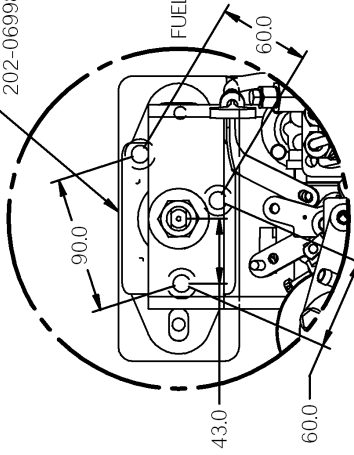

### FLEXIBLE MOUNT DETAILS

VOLVO FRONT MOUNT PADS  
202-06998

DETAIL A

REF	DESCRIPTION	DATE	APP.	DRAWN	NOTE
V					

 DIMENSIONS IN MM  
 DRAWN TO SCALE  
**BETA MARINE**  
729916

BY: timw  
 CHECKED: LT  
 BY:

BETA MARINE  
 DAYTRAY  
 WATERWELLS  
 QUEDSELEY,  
 GLOUCESTER, GL2 2AD, UK

TITLE: **BD722 HEAT EXCHANGE REPLACEMENT VOLVO MD7A 110S**

SIZE: 4  
 NO. 100-07033  
 SCALE: 1 of 1

RE: V  
 DATE: 12/08/2009