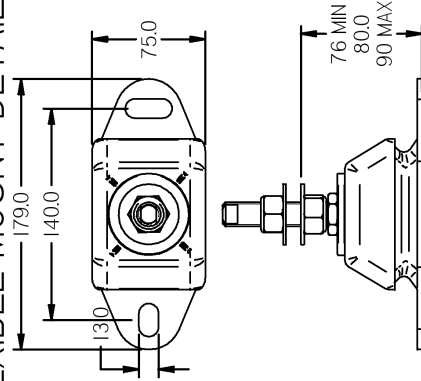

### FLEXIBLE MOUNT DETAILS

VOLVO FRONT MOUNT PADS  
202-06998

DETAIL A

REF	DESCRIPTION	DATE	APP.	DRAWN	NOTE
V					

 DIMENSIONS IN MM  
 DRAWN TO SCALE  
**BETA MARINE**  
729916

BY: timw  
 CHECKED: LT  
 BY:

BETA MARINE  
 DAYTRAY  
 WATERWELLS  
 QUEDSELEY,  
 GLOUCESTER, GL2 2AD, UK

TITLE: **BD722 HEAT EXCHANGE REPLACEMENT VOLVO MD7A 110S**

SIZE: 4  
 NO. 100-07033  
 SCALE: 1 of 1

RE: V  
 DATE: 12/08/2009