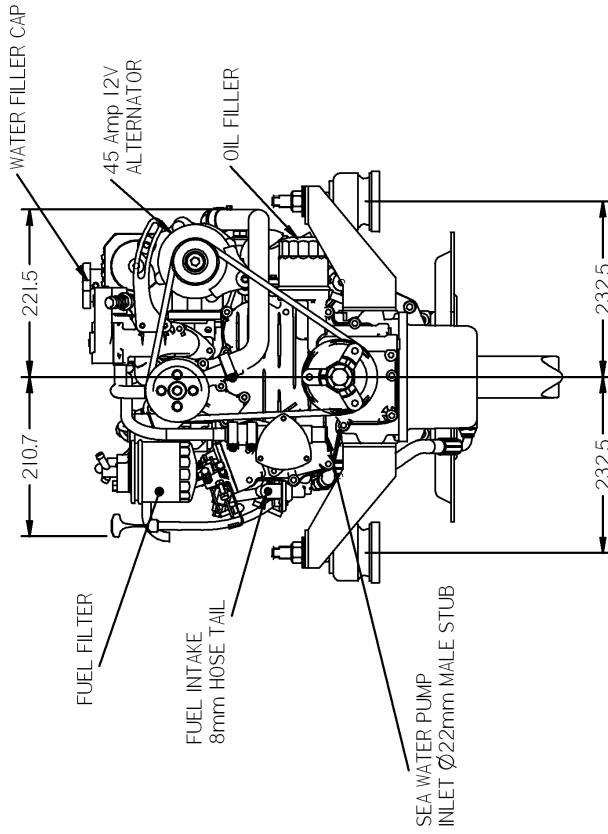

### FLEXIBLE MOUNT DETAILS

VOLVO FRONT MOUNT PADS  
202-06998

DETAIL A

REF	DESCRIPTION	DATE	APP.	DRAWN	NOTE
V					

 DIMENSIONS IN MM  
 DRAWN TO SCALE  
**BETA MARINE**  
729916

BY: timw  
 CHECKED: LT  
 BY:

BETA MARINE  
 DAYTRAY  
 WATERWELLS  
 QUEDSELEY,  
 GLOUCESTER, GL2 2AD, UK

TITLE: **BD722 HEAT EXCHANGE REPLACEMENT VOLVO MD7A 110S**

SIZE: 4  
 NO. 100-07033  
 SCALE: 1 of 1

RE: V  
 DATE: 12/08/2009