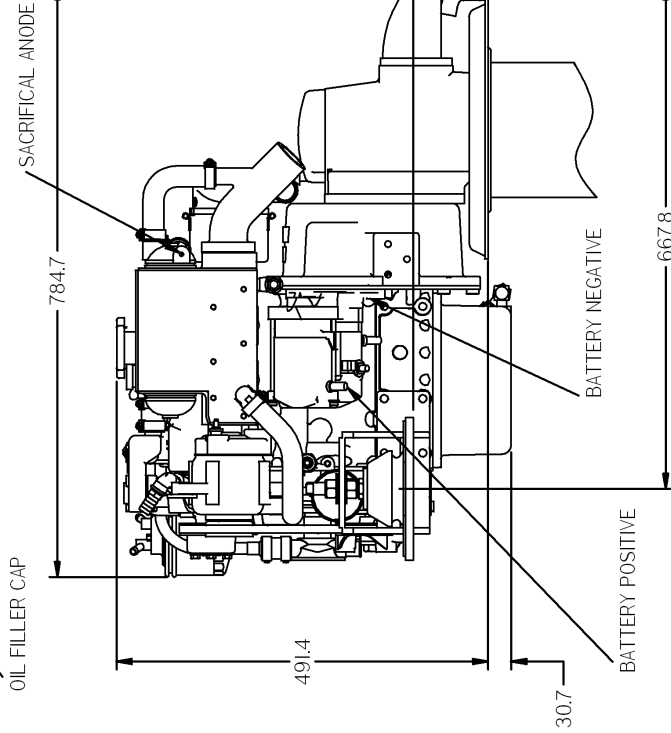

### FLEXIBLE MOUNT DETAILS

VOLVO FRONT MOUNT PADS  
202-06998

DETAIL A

REF	DESCRIPTION	DATE	APP.	DRAWN	NOTE
V					

 DIMENSIONS IN MM  
 DRAWN TO SCALE  
**BETA MARINE**  
729916

BY: timw  
 CHECKED: LT  
 BY:

BETA MARINE  
 DAYTRAY  
 WATERWELLS  
 QUEDSELEY,  
 GLOUCESTER, GL2 2AD, UK

TITLE: **BD722 HEAT EXCHANGE REPLACEMENT VOLVO MD7A 110S**

SIZE: 4  
 NO. 100-07033  
 SCALE: 1 of 1

RE: V  
 DATE: 12/08/2009