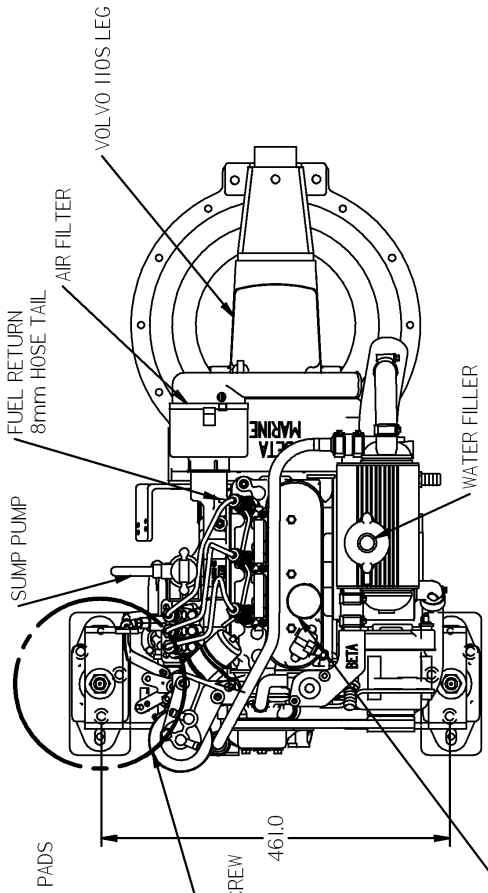

### FLEXIBLE MOUNT DETAILS

VOLVO FRONT MOUNT PADS  
202-06998

DETAIL A

REF	DESCRIPTION	DATE	APP.	DRAWN	NOTE
V					

 DIMENSIONS IN MM  
 DRAWN TO SCALE  
**BETA MARINE**  
729916

BY: timw  
 CHECKED: LT  
 BY:

BETA MARINE  
 DAYTRAY  
 WATERWELLS  
 QUEDSELEY,  
 GLOUCESTER, GL2 2AD, UK

TITLE: **BD722 HEAT EXCHANGE REPLACEMENT VOLVO MD7A 110S**

SIZE: 4  
 NO. 100-07033  
 SCALE: 1 of 1

RE: V  
 DATE: 12/08/2009