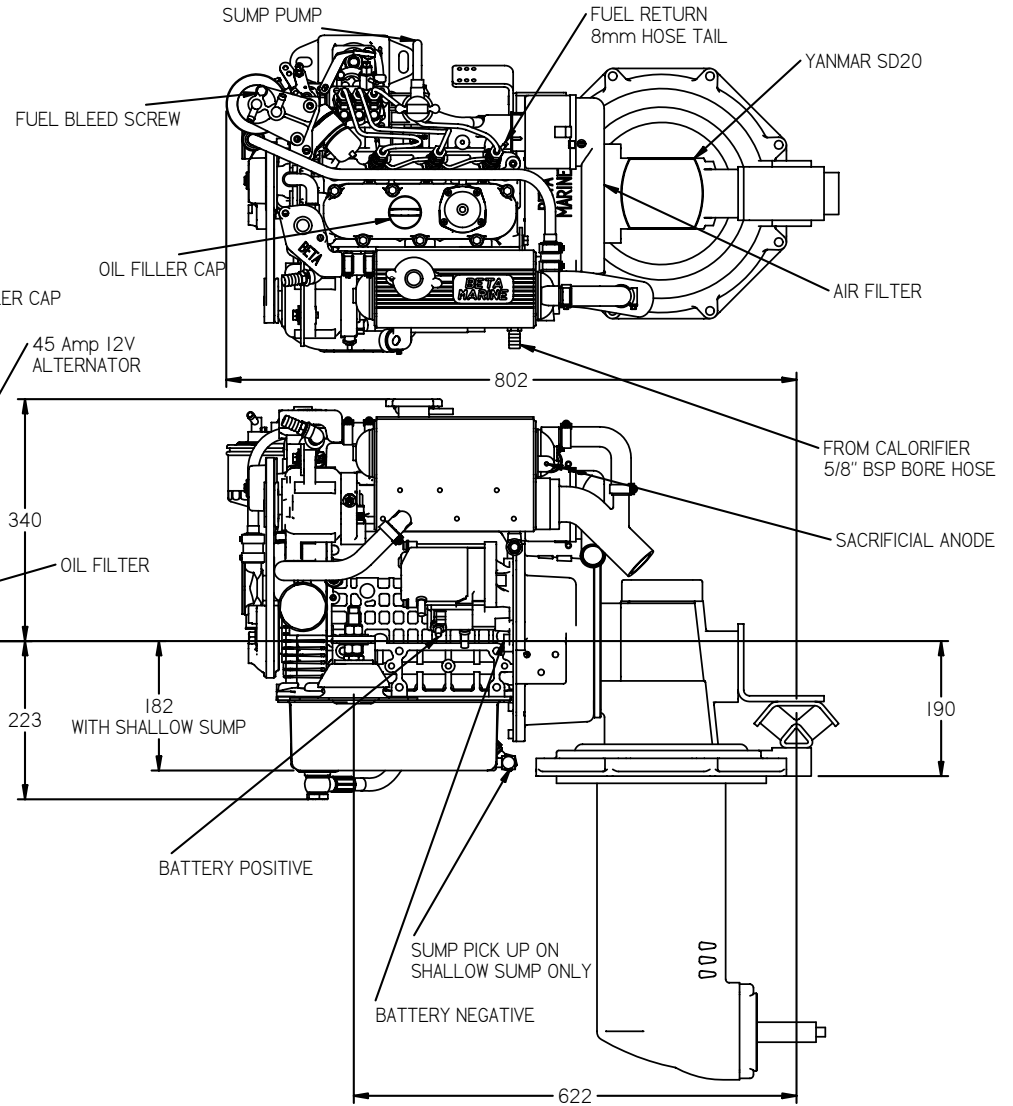

FLEXIBLE MOUNT DETAILS

REV	DESCRIPTION	DATE	APP'D	DRAWN	NOTES
01					

DIMENSIONS IN MM (INCH)
 DO NOT SCALE

BETA MARINE

BETA MARINE LTD.
 DAVY WAY
 WATERWELLS
 QUEDGELEY,
 GLOUCESTER, GL2 2AD, UK

TEL: (01452) 723492 FAX: (01452) 729916

TITLE **BETA 25 (BD902) HEAT EXCAHNGE
 YANMAR SAILDRIVE SD20**

DRAWN BY: TW SIZE A4 DWG NO. **100-07053** REV **00**

CHECKED BY: LT SCALE NTS PAGE 1 of 1 DATE 03/04/2007