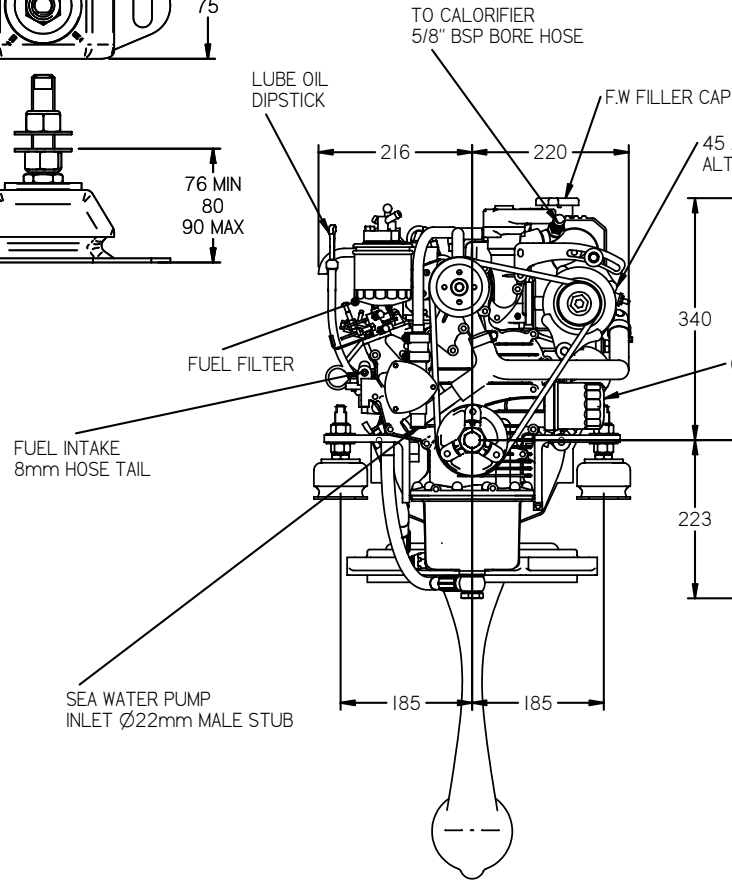

FLEXIBLE MOUNT DETAILS

REV	DESCRIPTION	DATE	APP'D	DRAWN	NOTES
01					

DIMENSIONS IN MM (INCH)
 DO NOT SCALE

BETA MARINE

BETA MARINE LTD.
 DAVY WAY
 WATERWELLS
 QUEDGELEY,
 GLOUCESTER, GL2 2AD, UK

TEL: (01452) 723492 FAX: (01452) 729916

TITLE **BETA 25 (BD902) HEAT EXCAHNGE
 YANMAR SAILDRIVE SD20**

DRAWN BY: TW SIZE A4 DWG NO. **100-07053** REV **00**

CHECKED BY: LT SCALE NTS PAGE 1 of 1 DATE 03/04/2007