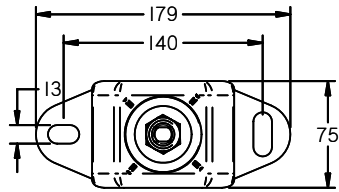

FLEXIBLE MOUNT DETAILS

REV	DESCRIPTION	DATE	APP'D	DRAWN	NOTES
01					

DIMENSIONS IN MM (INCH)
 DO NOT SCALE

BETA MARINE

BETA MARINE LTD.
 DAVY WAY
 WATERWELLS
 QUEDGELEY,
 GLOUCESTER, GL2 2AD, UK

TEL: (01452) 723492 FAX: (01452) 729916

TITLE **BETA 25 (BD902) HEAT EXCAHNGE
 YANMAR SAILDRIVE SD20**

DRAWN BY: TW SIZE A4 DWG NO. **100-07053** REV **00**

CHECKED BY: LT SCALE NTS PAGE 1 of 1 DATE 03/04/2007