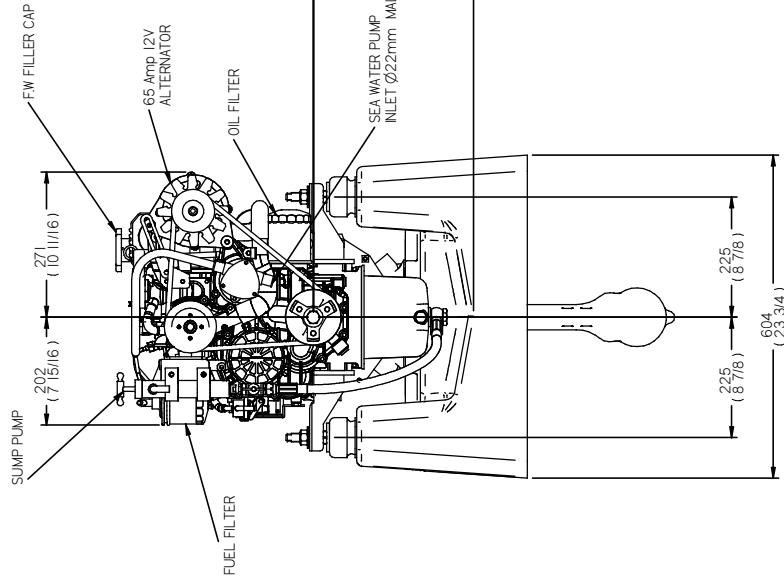

VIEW FROM FUEL SIDE

REV	DESCRIPTION	DATE	APPD	DRAWN
01				

NOTES

DIMENSIONS IN MM (INCH)  
DO NOT SCALE

**BETA MARINE**

BETA MARINE LTD.  
BERARIS MILLS,  
BATH ROAD,  
SOUTHAMPTON,  
STROUD, GLOS, GL8 5EU

TEL: (01453) 85282 FAX: (01453) 85284

MATL:

DRAWN BY: TW  
CHECKED BY: LT

SIZE: AS  
SCALE: NTS

DWG NO: 100-06932  
PAGE: 1 of 1

REV: 01  
DATE: 12/08/2009

TITLE: BETA30 HEAT EXCHANGE  
SEA PROP 60 IN BASE