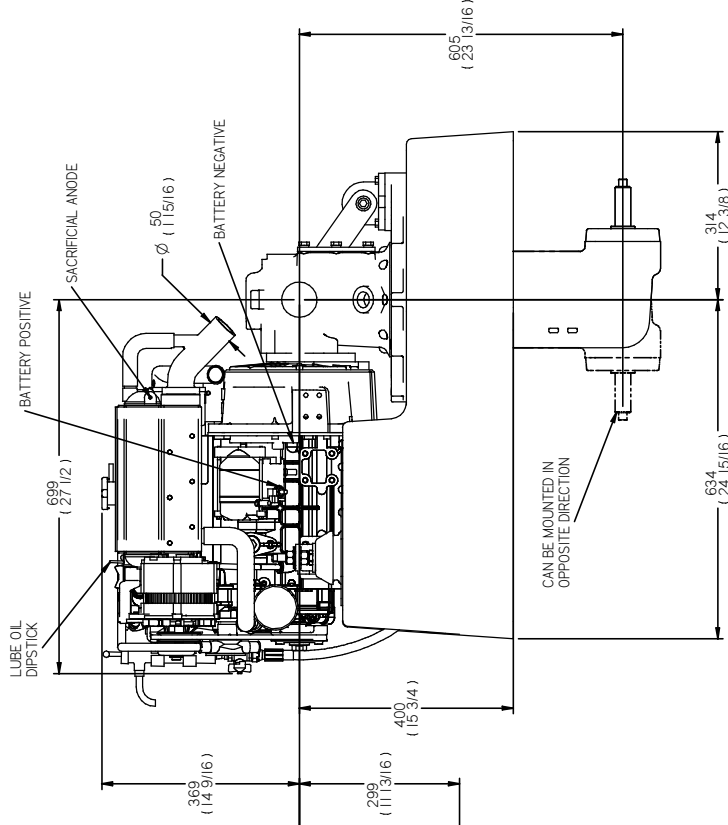

VIEW FROM FUEL SIDE

REV	DESCRIPTION	DATE	APPD	DRAWN
01				

NOTES

DIMENSIONS IN MM (INCH)  
DO NOT SCALE

**BETA MARINE**

BETA MARINE LTD.  
BERARIS MILLS,  
BATH ROAD,  
SOUTHAMPTON,  
STROUD, GLOS, GL8 5EU

TEL: (01453) 85282 FAX: (01453) 85284

MATL:

DRAWN BY: TW  
CHECKED BY: LT

SIZE: AS  
SCALE: NTS

DWG NO: 100-06932  
PAGE: 1 of 1

REV: 01  
DATE: 12/08/2009

TITLE: BETA30 HEAT EXCHANGE  
SEA PROP 60 IN BASE