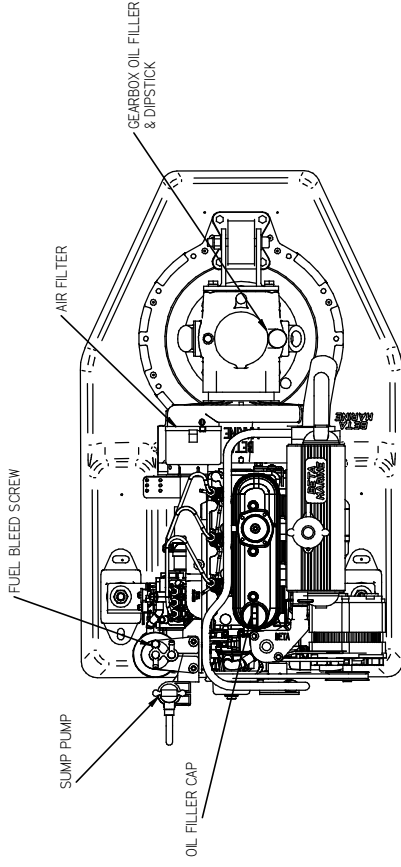

VIEW FROM FUEL SIDE

REV	DESCRIPTION	DATE	APPD	DRAWN
01				

NOTES

DIMENSIONS IN MM (INCH)  
DO NOT SCALE

**BETA MARINE**

BETA MARINE LTD.  
BERARIS MILLS,  
BATH ROAD,  
SOUTHAMPTON,  
STROUD, GLOS, GL8 5EU

TEL: (01453) 85282 FAX: (01453) 85284

MATL:

DRAWN BY: TW  
CHECKED BY: LT

SIZE: AS  
SCALE: NTS

DWG NO: 100-06932  
PAGE: 1 of 1

REV: 01  
DATE: 12/08/2009

TITLE: BETA30 HEAT EXCHANGE  
SEA PROP 60 IN BASE