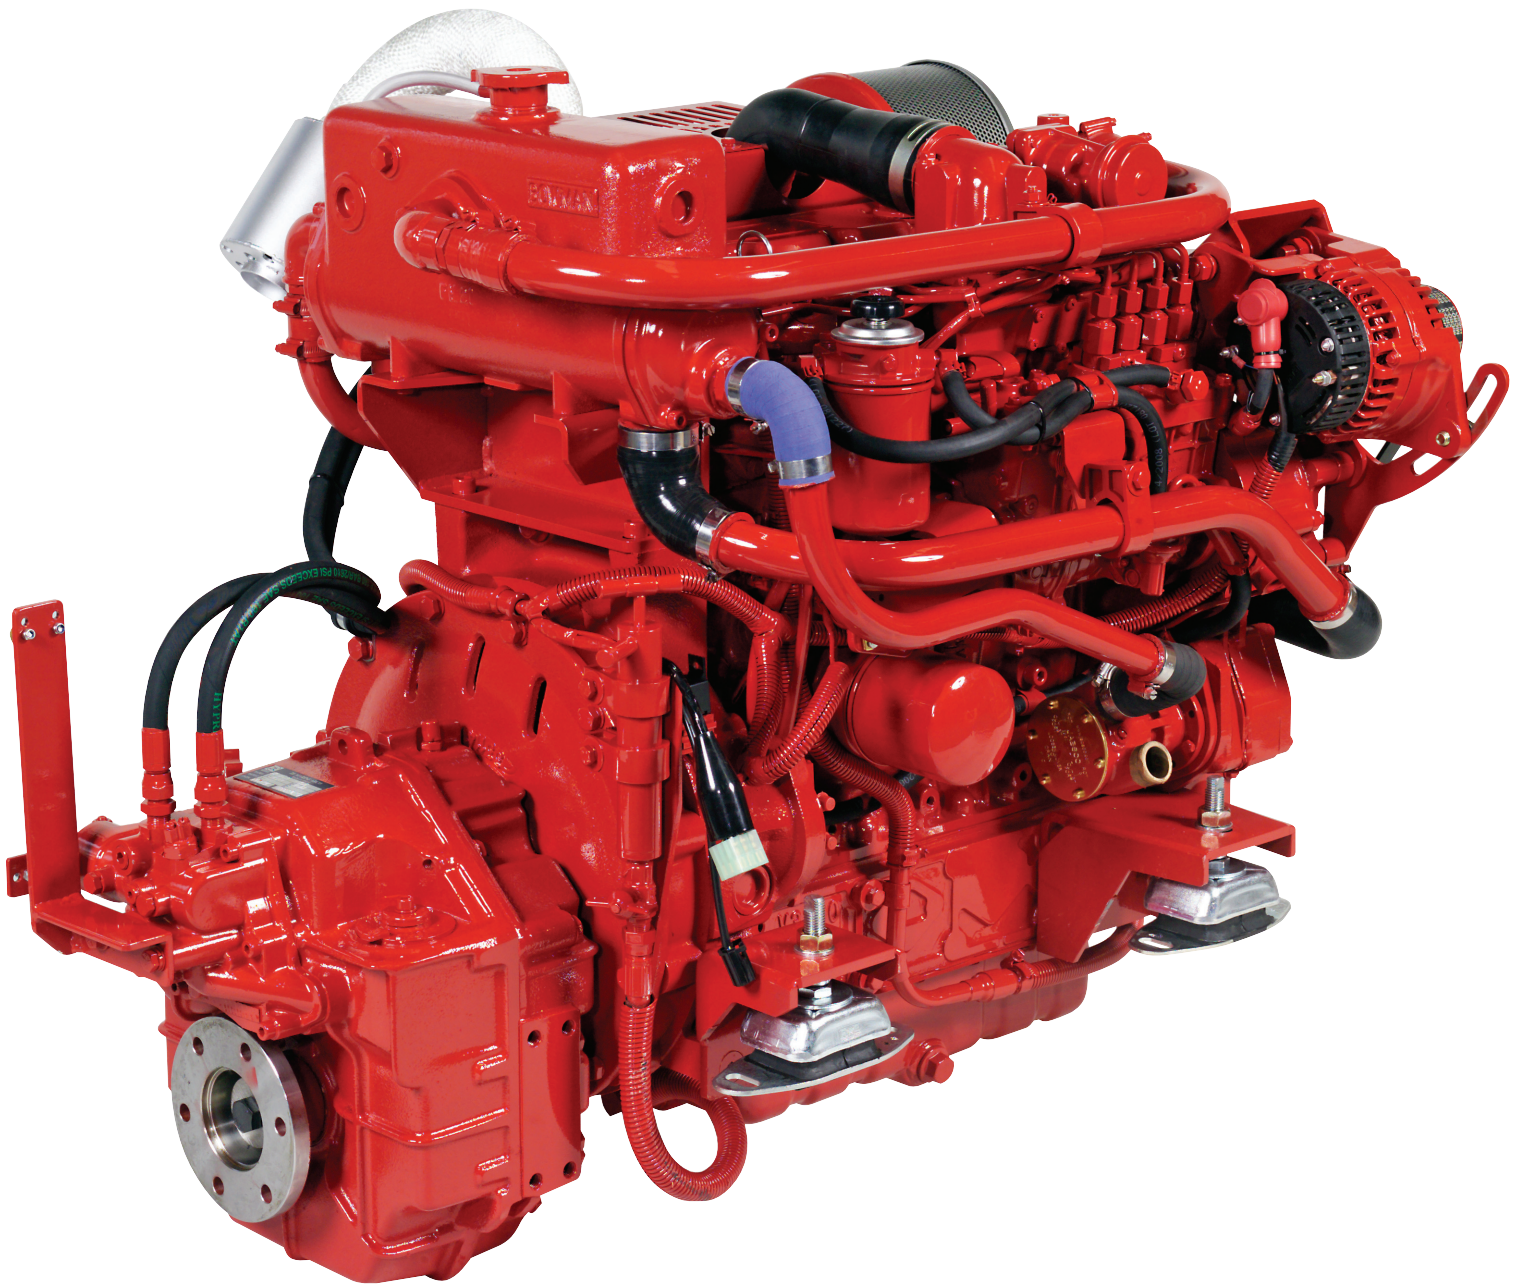

Beta 105

4 Cylinders - 3769 cc's - 99bhp @ 2,600rpm – Weight 425kg

BETA MARINE