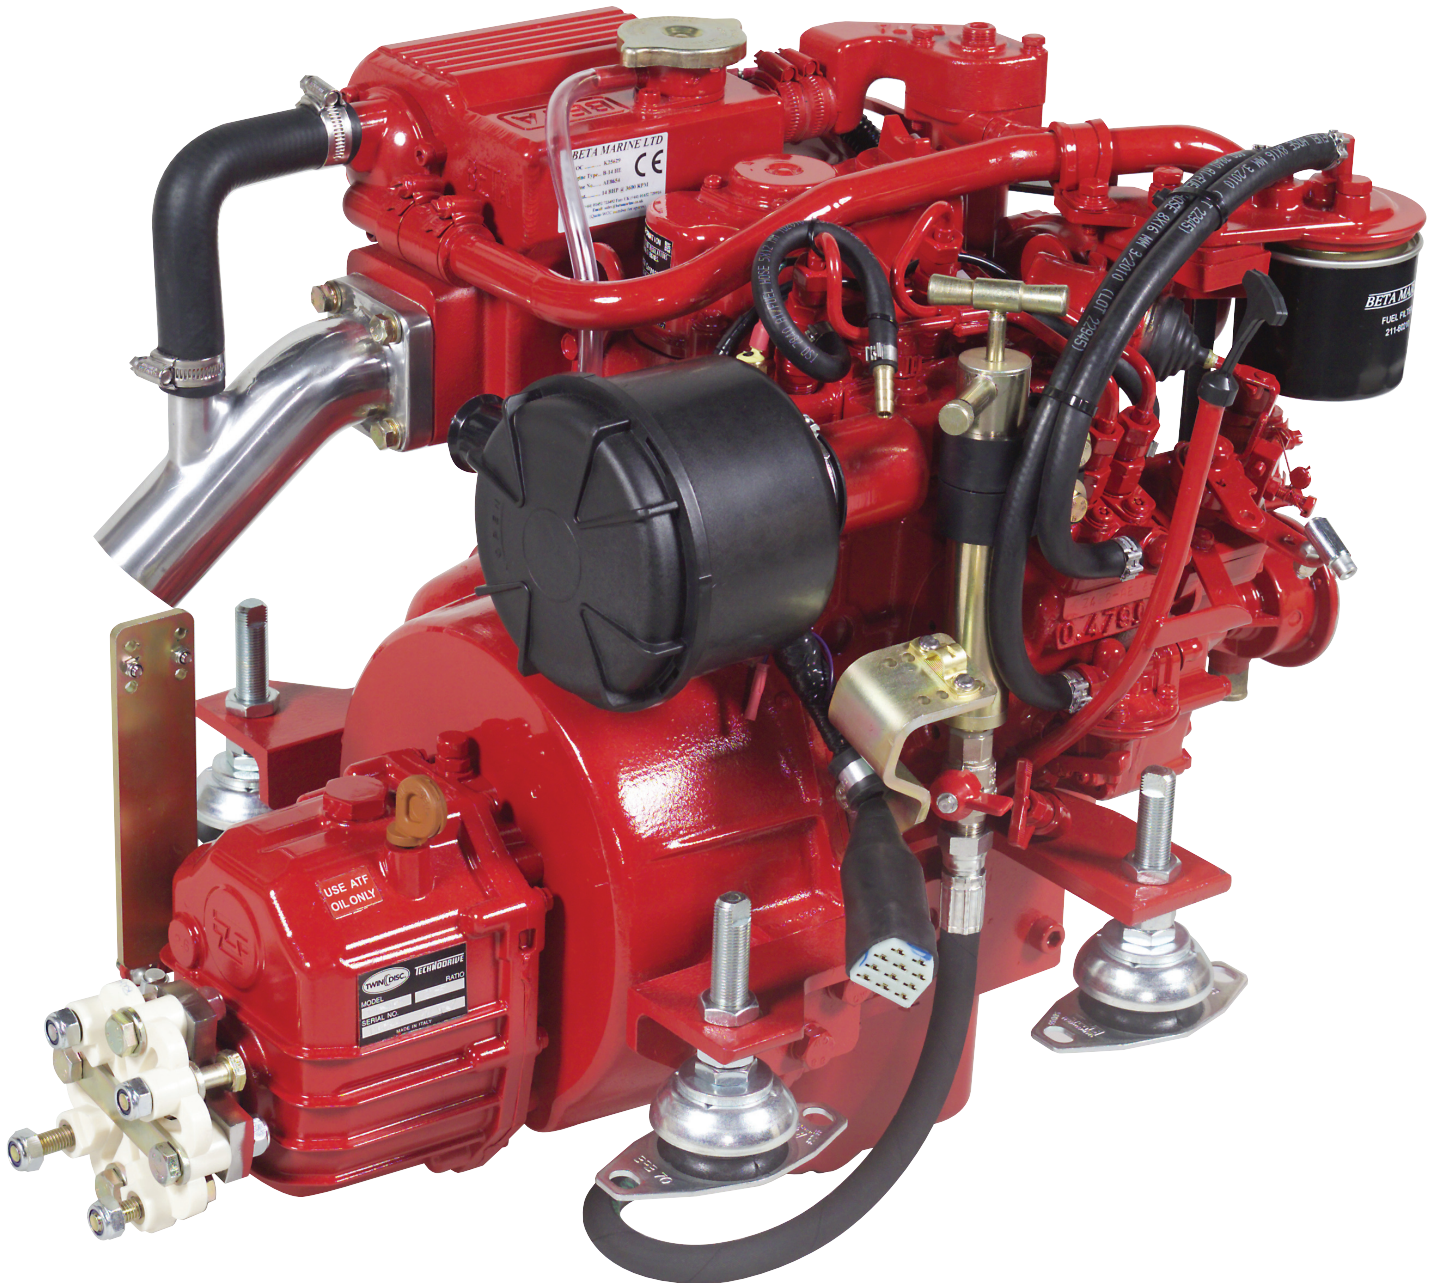

Beta 14

2 Cylinders - 479cc - 13.5bhp max at 3,600 rev/min - 90Kg

BETA MARINE