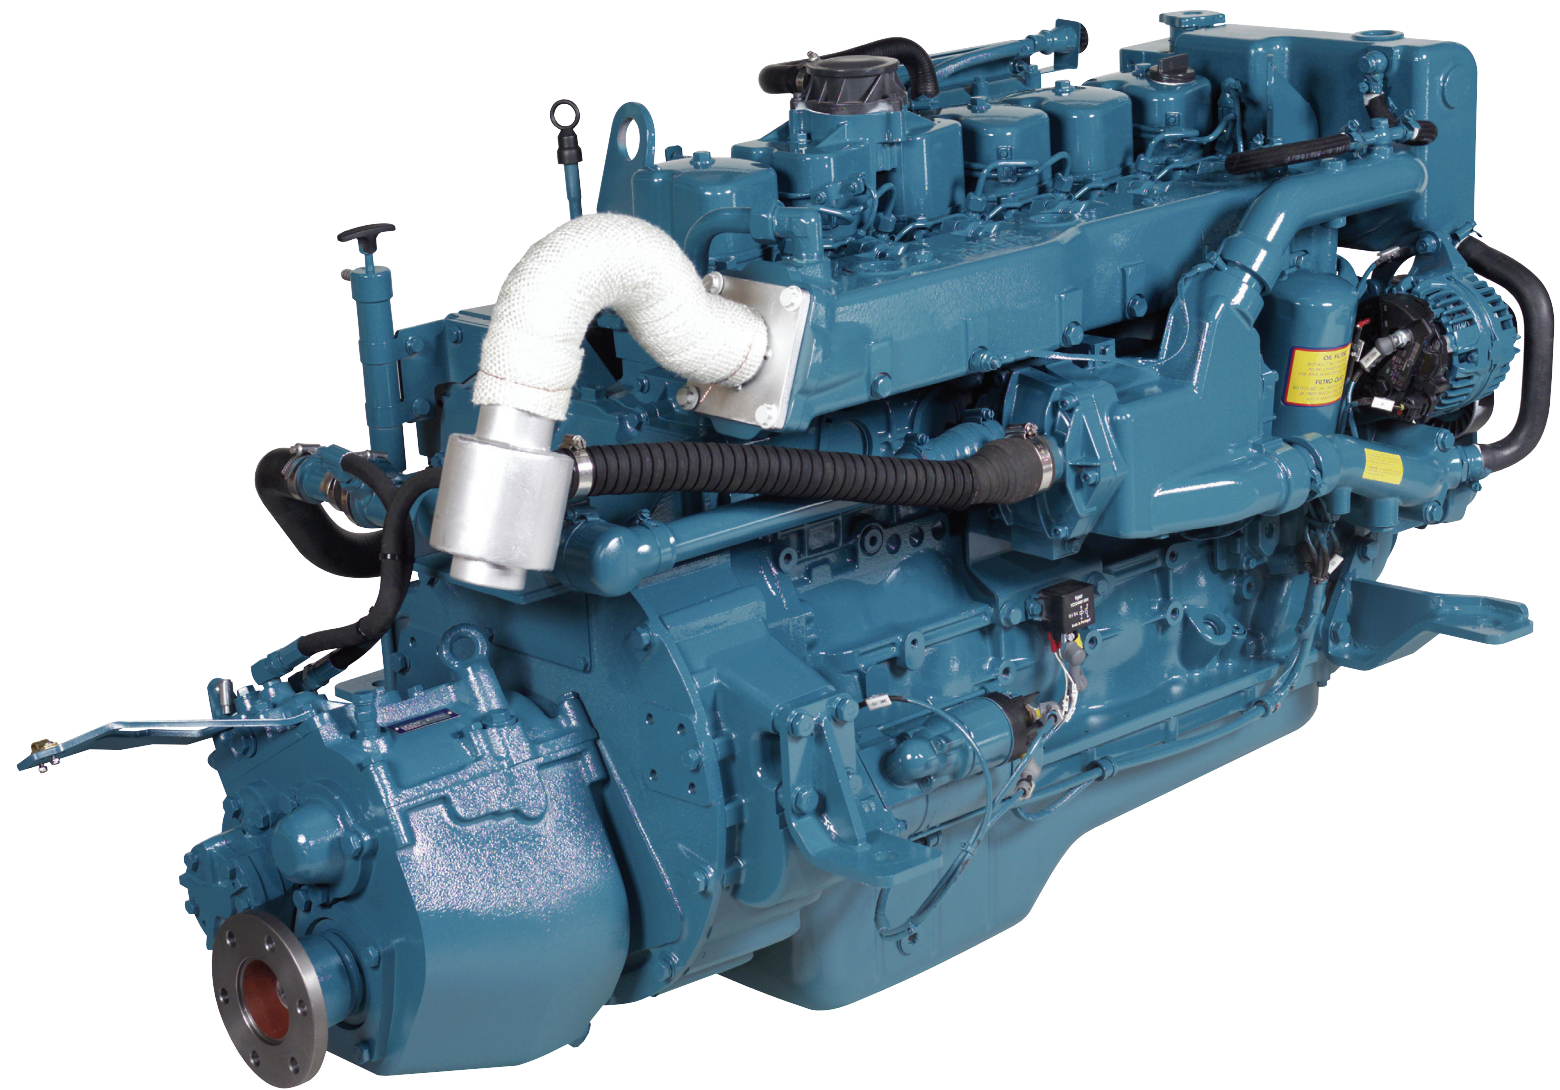

Beta 150

6 Cylinders - 6.7 litre - 147bhp max at 2,800 rev/min - 680Kg

***BETA* MARINE**