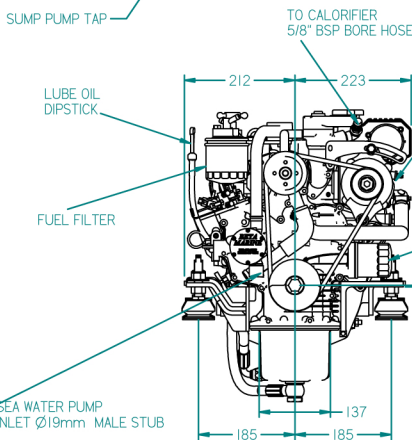

FLEXIBLE COUPLING DETAILS

FLEXIBLE MOUNT DETAILS

GEARBOX OUTPUT DETAILS

REV	DESCRIPTION	DATE	APPD	DRAWN	NOTES
01	NEW TANK, PUMP AND PIPE	08/1/14	LT	TW	

TITLE: **BETA 16 HEAT EXCHANGE TMC40 GEARBOX**

DIMENSIONS IN MM (INCH) DO NOT SCALE PART FILE NAME: BZ602 02 HEAT EXCHANGE TMC40 asm

BETA MARINE LTD.  
 DAVY WAY, WATERWELLS,  
 QUEDGELEY, GLOUCESTER  
 GL2 2AD UK

DRAWN BY: <b>TW</b>	SIZE: <b>A4</b>	DWG NO: <b>100-06496</b>	REV: <b>01</b>
CHECKED BY: <b>LT</b>	SCALE: <b>NTS</b>	PAGE: <b>1 of 1</b>	DATE: <b>08/01/2014</b>