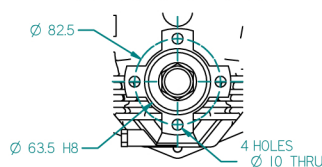

FLEXIBLE COUPLING DETAILS

FLEXIBLE MOUNT DETAILS

GEARBOX OUTPUT DETAILS

REV	DESCRIPTION	DATE	APPD	DRAWN	NOTES
01	NEW TANK, PUMP AND PIPE	08/1/14	LT	TW	

TITLE: **BETA 16 HEAT EXCHANGE TMC40 GEARBOX**

DIMENSIONS IN MM (INCH) DO NOT SCALE PART FILE NAME: BZ602 02 HEAT EXCHANGE TMC40 asm

BETA MARINE LTD.  
 DAVY WAY, WATERWELLS,  
 QUEDGELEY, GLOUCESTER  
 GL2 2AD UK

DRAWN BY: <b>TW</b>	SIZE: <b>A4</b>	DWG NO: <b>100-06496</b>	REV: <b>01</b>
CHECKED BY: <b>LT</b>	SCALE: <b>NTS</b>	PAGE: <b>1 of 1</b>	DATE: <b>08/01/2014</b>