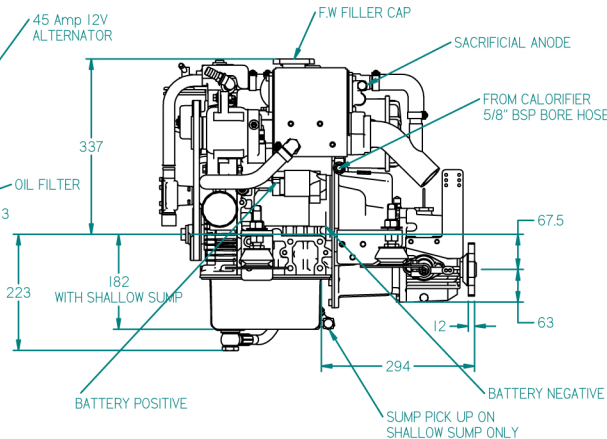

FLEXIBLE COUPLING DETAILS

FLEXIBLE MOUNT DETAILS

GEARBOX OUTPUT DETAILS

REV	DESCRIPTION	DATE	APPD	DRAWN	NOTES
01	NEW TANK, PUMP AND PIPE	08/1/14	LT	TW	

TITLE: **BETA 16 HEAT EXCHANGE TMC40 GEARBOX**

DIMENSIONS IN MM (INCH) DO NOT SCALE PART FILE NAME: BZ602 02 HEAT EXCHANGE TMC40 asm

BETA MARINE LTD.  
 DAVY WAY, WATERWELLS,  
 QUEDGELEY, GLOUCESTER  
 GL2 2AD UK

DRAWN BY: <b>TW</b>	SIZE: <b>A4</b>	DWG NO: <b>100-06496</b>	REV: <b>01</b>
CHECKED BY: <b>LT</b>	SCALE: <b>NTS</b>	PAGE: <b>1 of 1</b>	DATE: <b>08/01/2014</b>