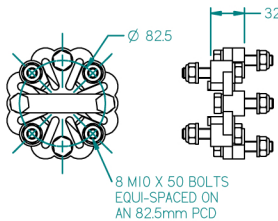

FLEXIBLE COUPLING DETAILS

FLEXIBLE MOUNT DETAILS

GEARBOX OUTPUT DETAILS

REV	DESCRIPTION	DATE	APPD	DRAWN	NOTES
01	NEW TANK, PUMP AND PIPE	08/1/14	LT	TW	

TITLE: **BETA 16 HEAT EXCHANGE TMC40 GEARBOX**

DIMENSIONS IN MM (INCH) DO NOT SCALE PART FILE NAME: BZ602 02 HEAT EXCHANGE TMC40 asm

BETA MARINE LTD.  
 DAVY WAY, WATERWELLS,  
 QUEDGELEY, GLOUCESTER  
 GL2 2AD UK

DRAWN BY: <b>TW</b>	SIZE: <b>A4</b>	DWG NO: <b>100-06496</b>	REV: <b>01</b>
CHECKED BY: <b>LT</b>	SCALE: <b>NTS</b>	PAGE: <b>1 of 1</b>	DATE: <b>08/01/2014</b>