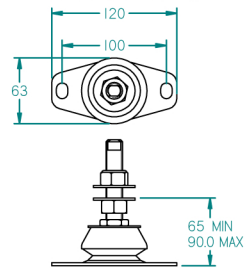

FLEXIBLE COUPLING DETAILS

FLEXIBLE MOUNT DETAILS

GEARBOX OUTPUT DETAILS

REV	DESCRIPTION	DATE	APPD	DRAWN	NOTES
01	NEW TANK, PUMP AND PIPE	08/1/14	LT	TW	

TITLE: **BETA 16 HEAT EXCHANGE TMC40 GEARBOX**

DIMENSIONS IN MM (INCH) DO NOT SCALE PART FILE NAME: BZ602 02 HEAT EXCHANGE TMC40 asm

BETA MARINE LTD.  
 DAVY WAY, WATERWELLS,  
 QUEDGELEY, GLOUCESTER  
 GL2 2AD UK

DRAWN BY: <b>TW</b>	SIZE: <b>A4</b>	DWG NO: <b>100-06496</b>	REV: <b>01</b>
CHECKED BY: <b>LT</b>	SCALE: <b>NTS</b>	PAGE: <b>1 of 1</b>	DATE: <b>08/01/2014</b>