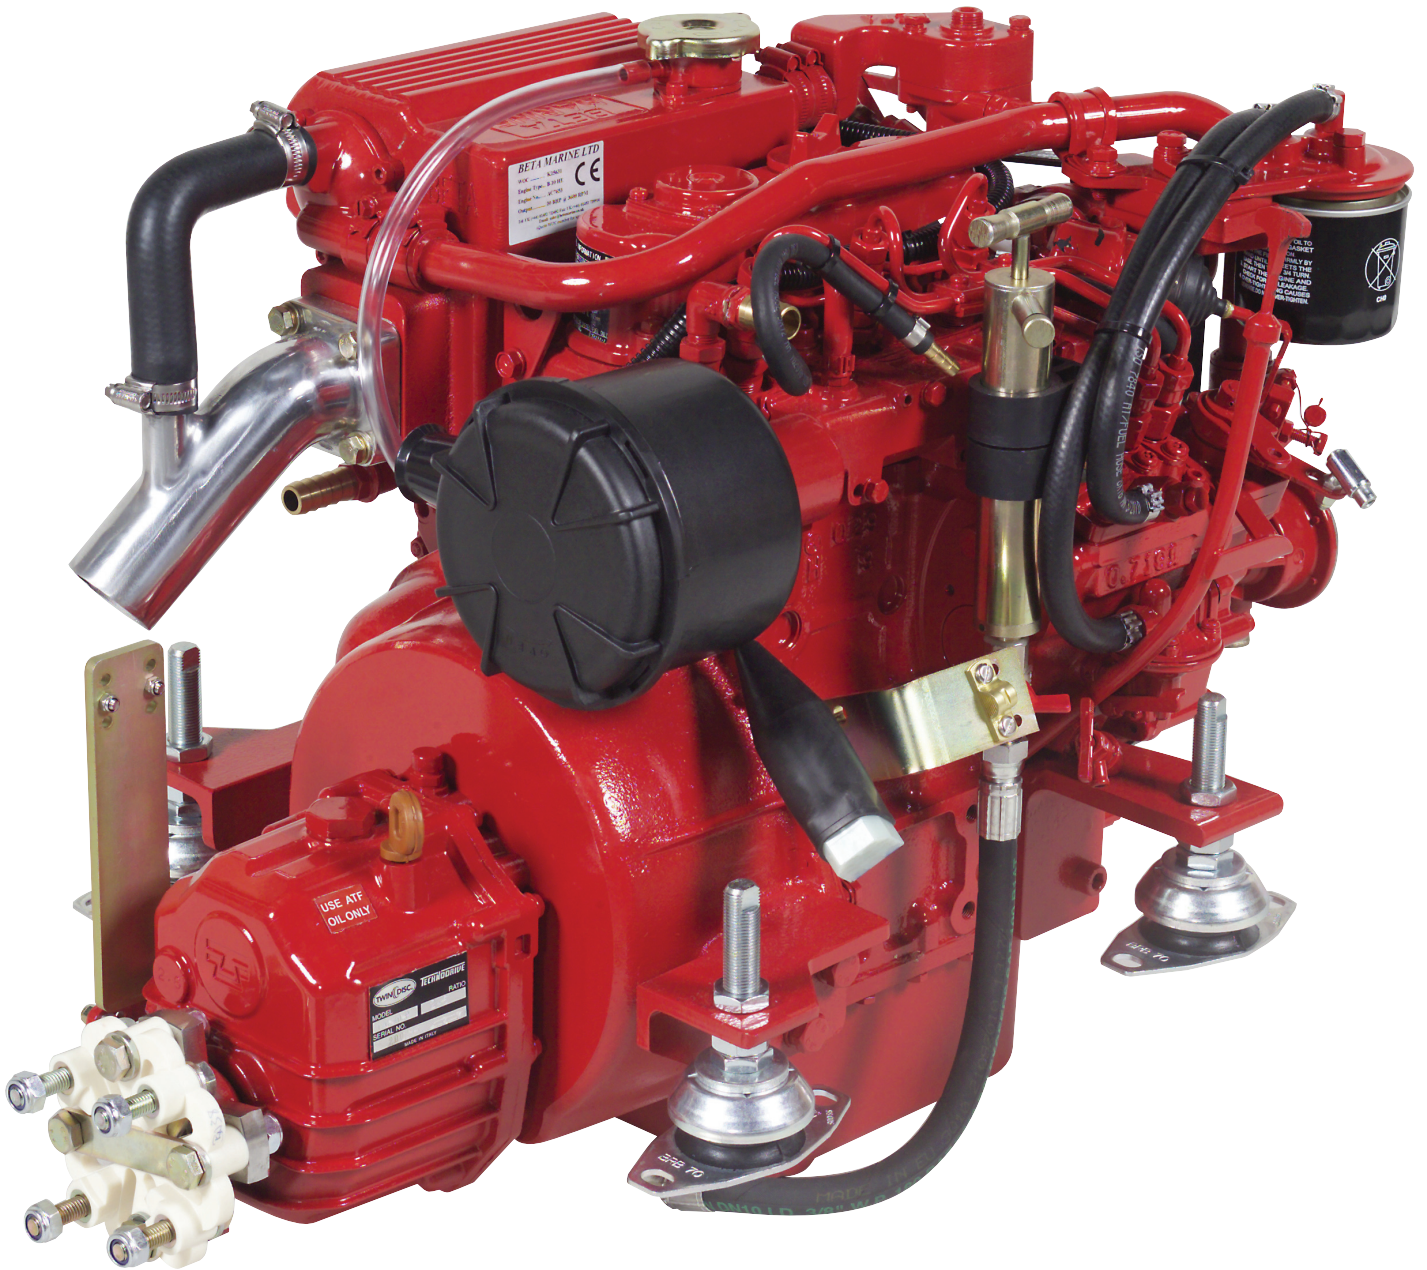

Beta 20

3 Cylinders - 719cc - 20bhp max at 3,600 rev/min - 104Kg

BETA MARINE