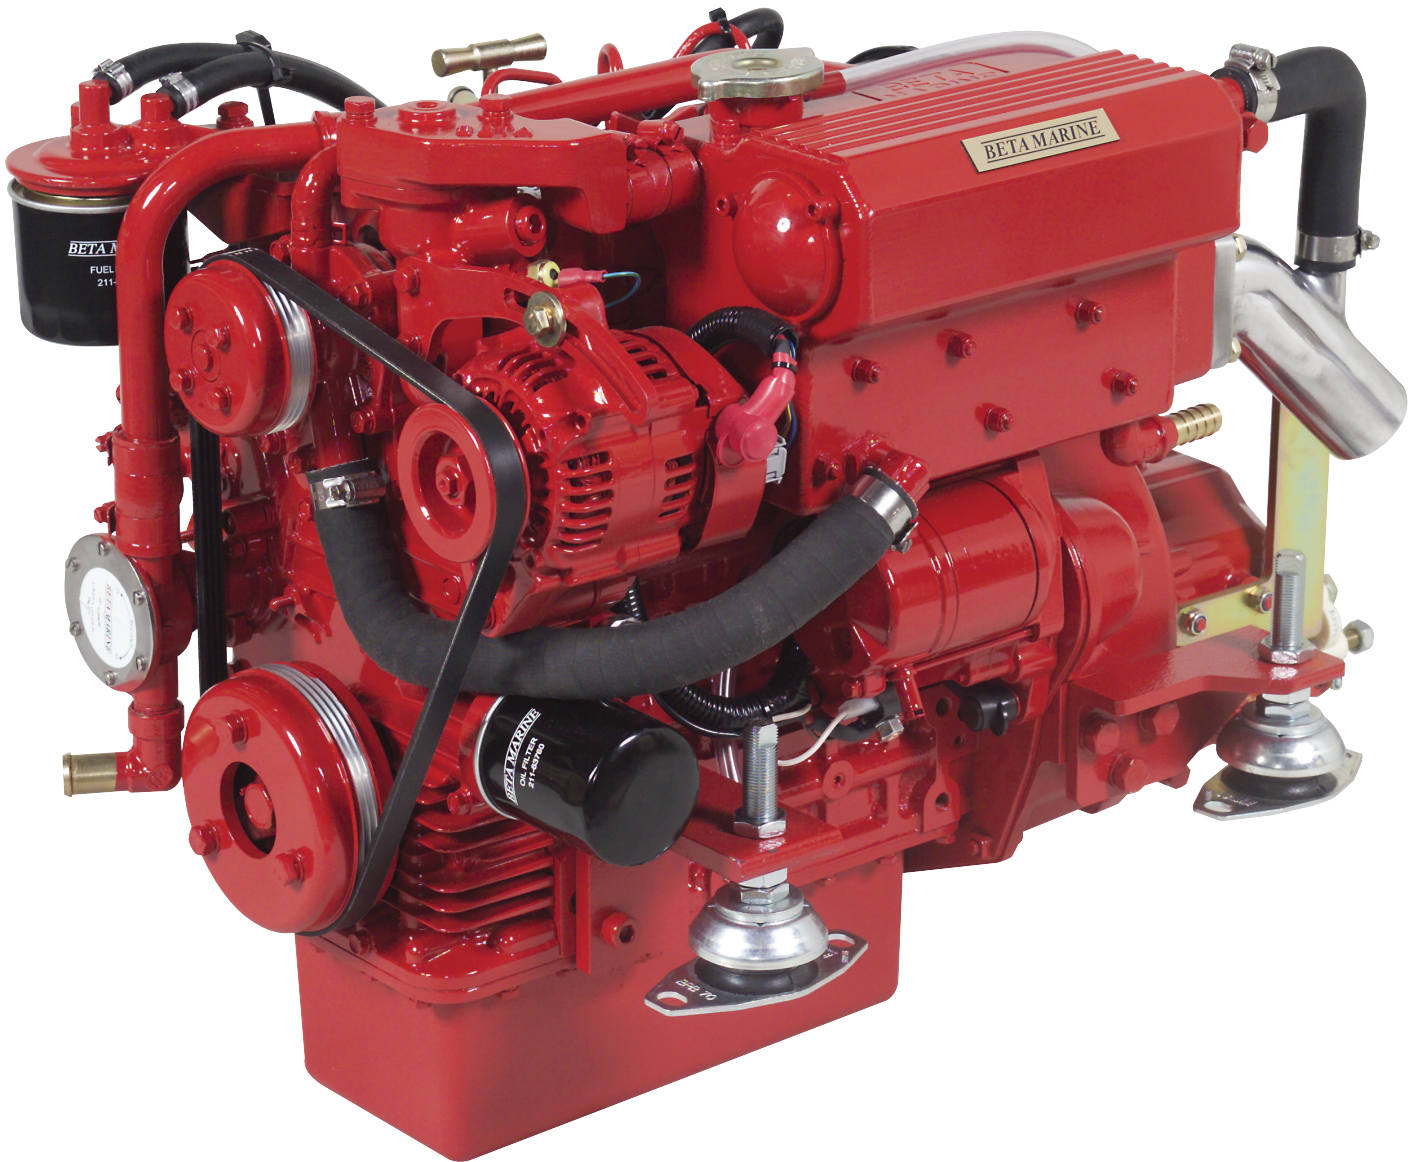

Beta 25

3 Cylinders - 898cc - 25bhp max at 3,600 rev/min - 113Kg

BETA MARINE