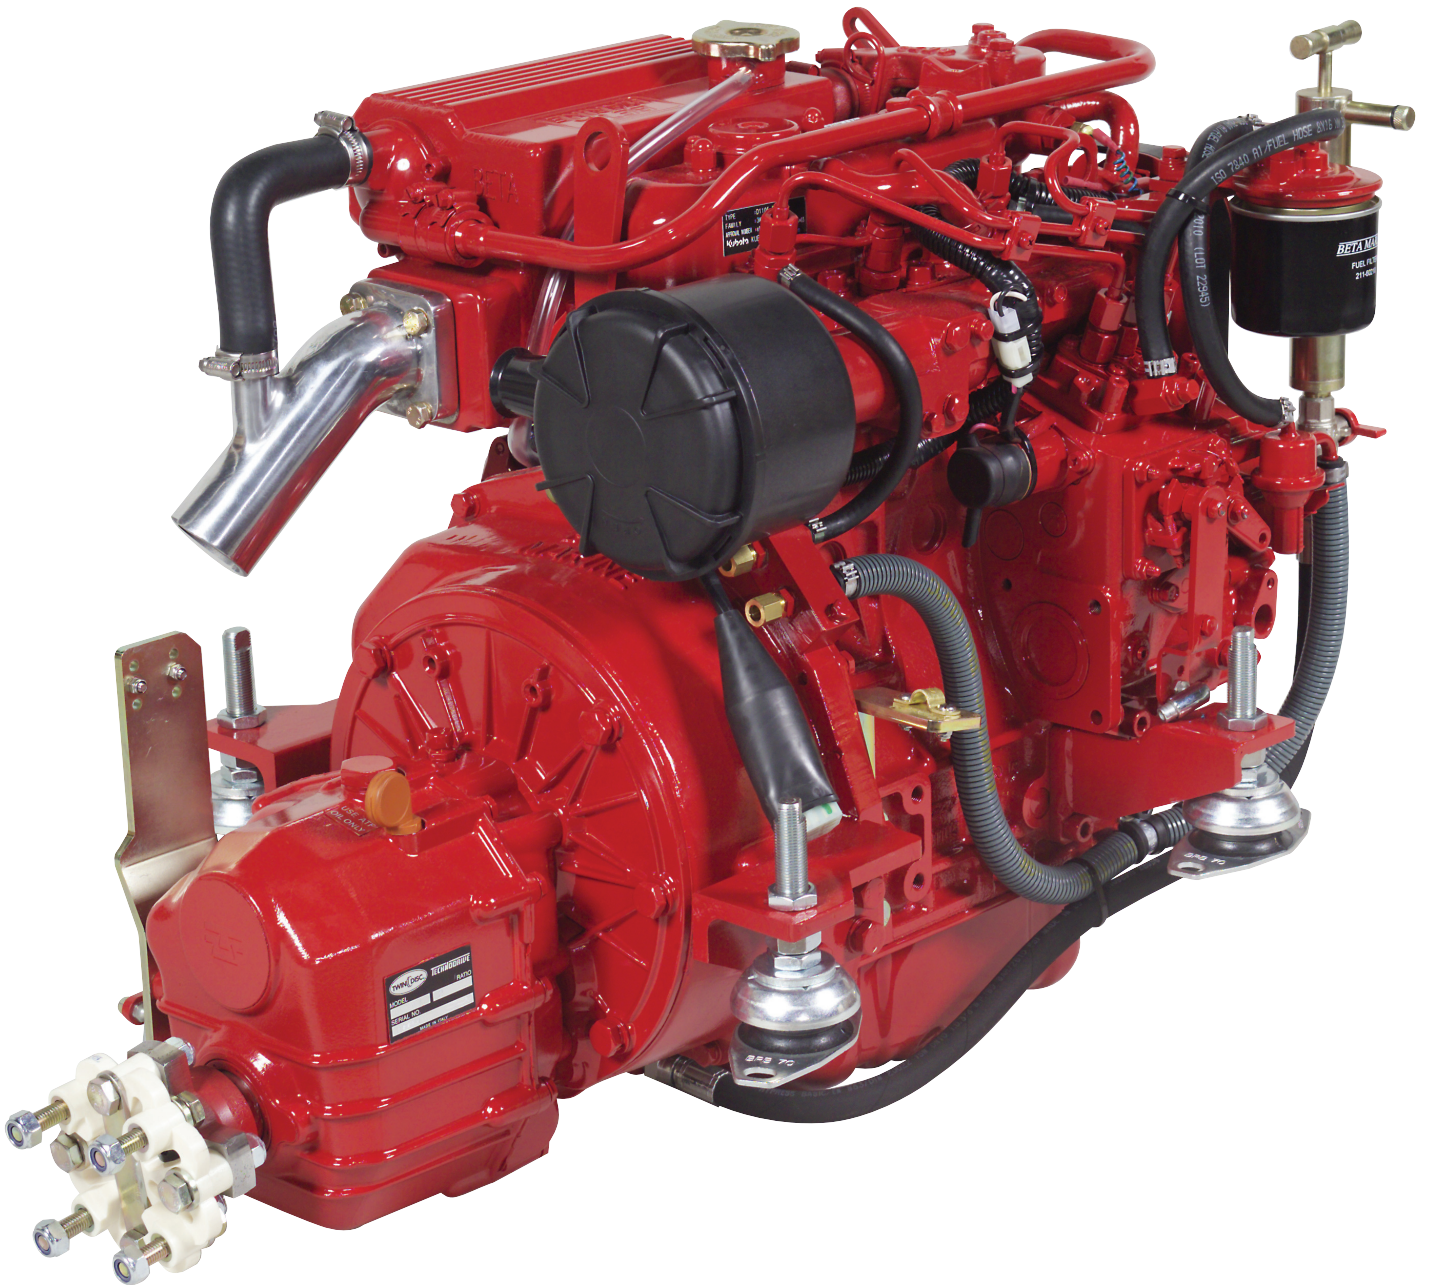

Beta 30

3 Cylinders - 1123cc - 30bhp max at 3,600 rev/min - 139Kg

BETA MARINE