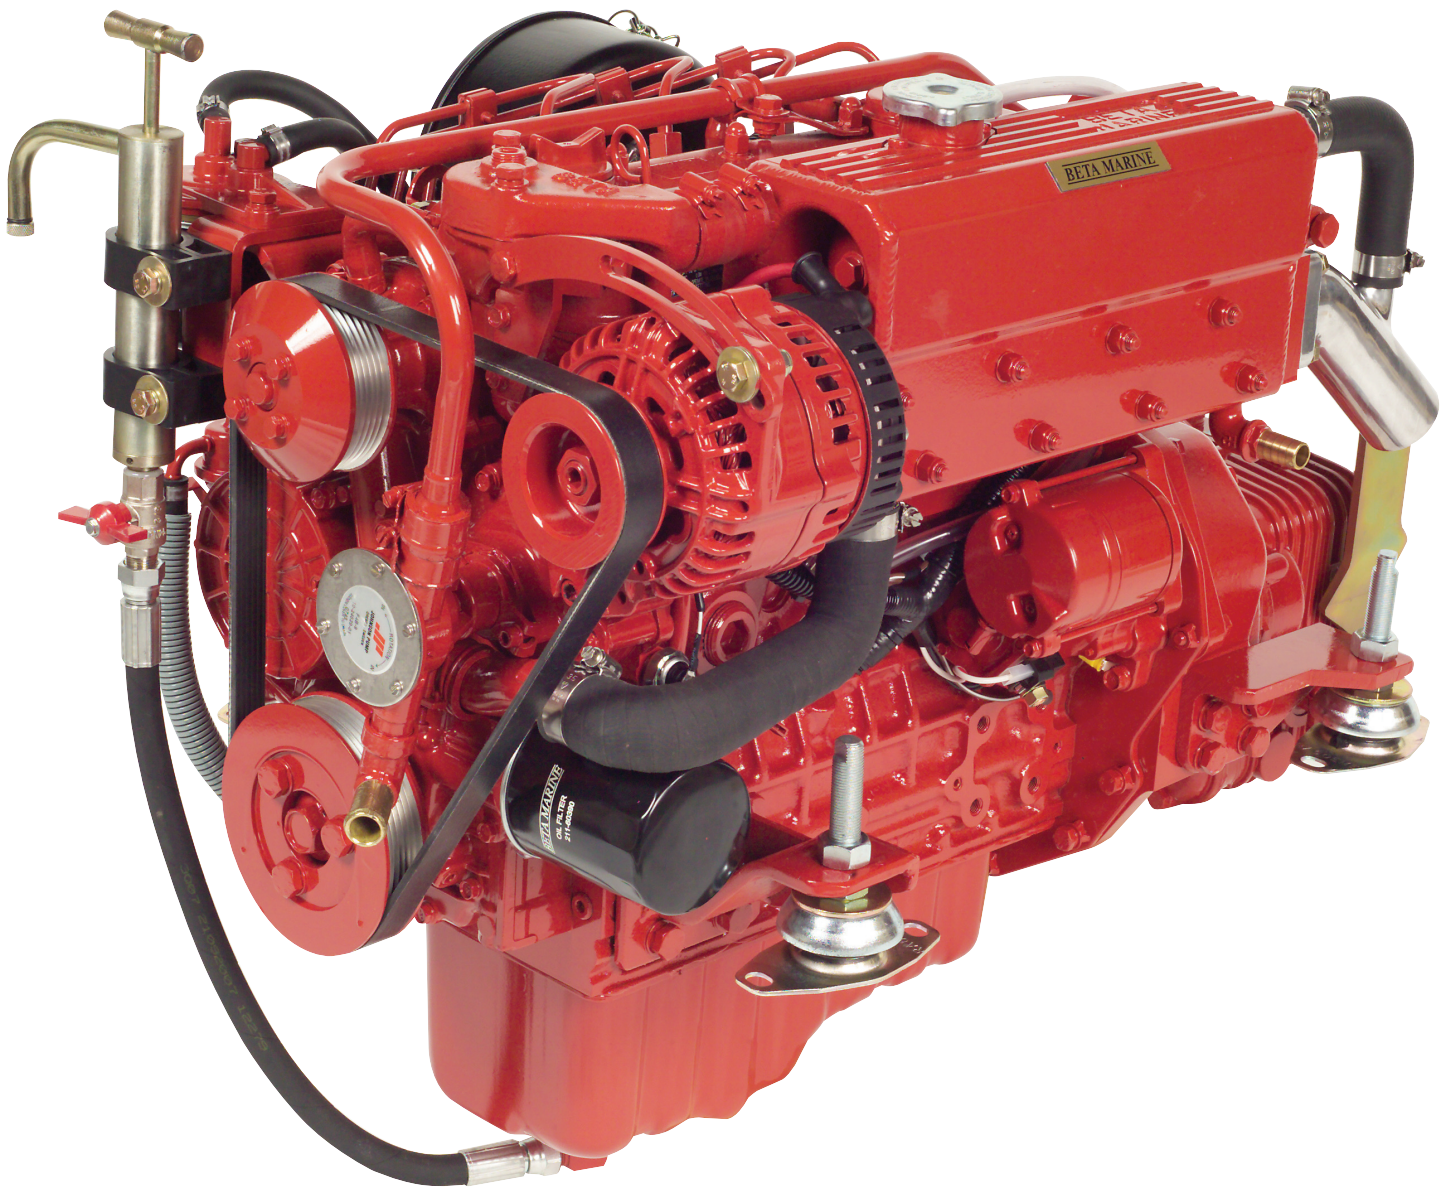

Beta 35

4 Cylinders - 1498cc - 35bhp max at 2,800 rev/min - 168Kg

BETA MARINE