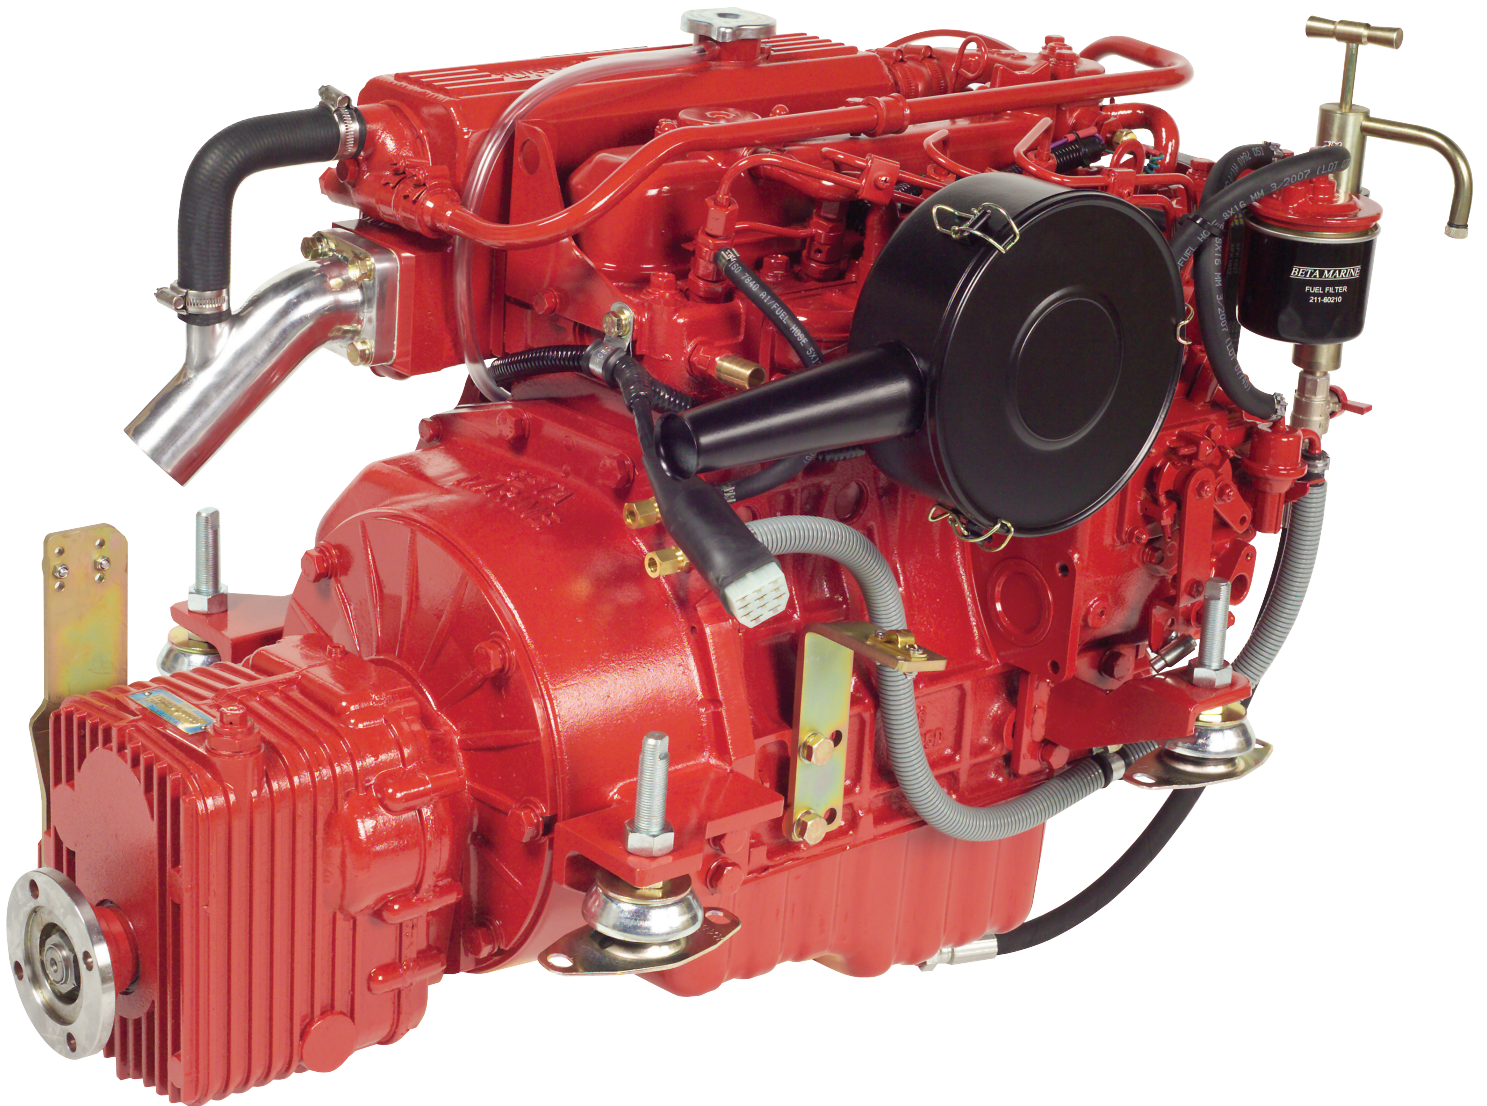

# Beta 38

4 Cylinders - 1498cc - 38bhp max at 3,600 rev/min - 168Kg

***BETA MARINE***