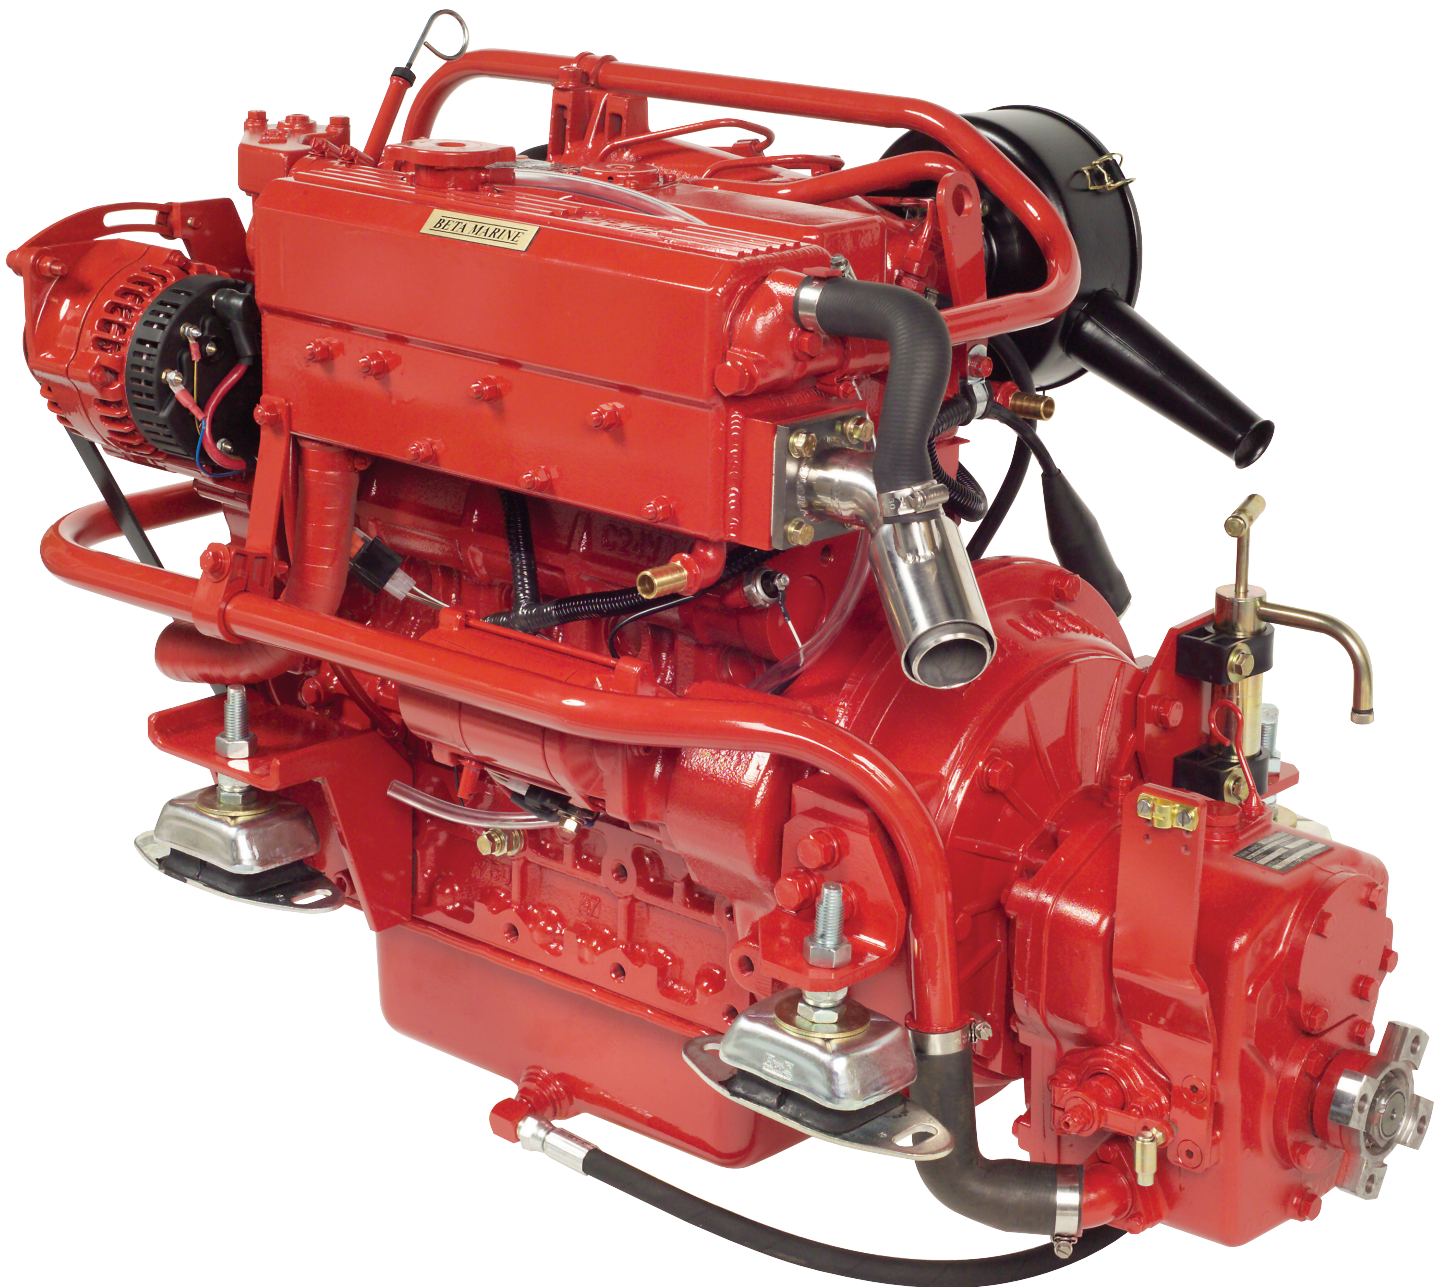

# Beta 43

4 Cylinders - 1999cc - 43bhp max at 2,800 rev/min - 253Kg

***BETA MARINE***