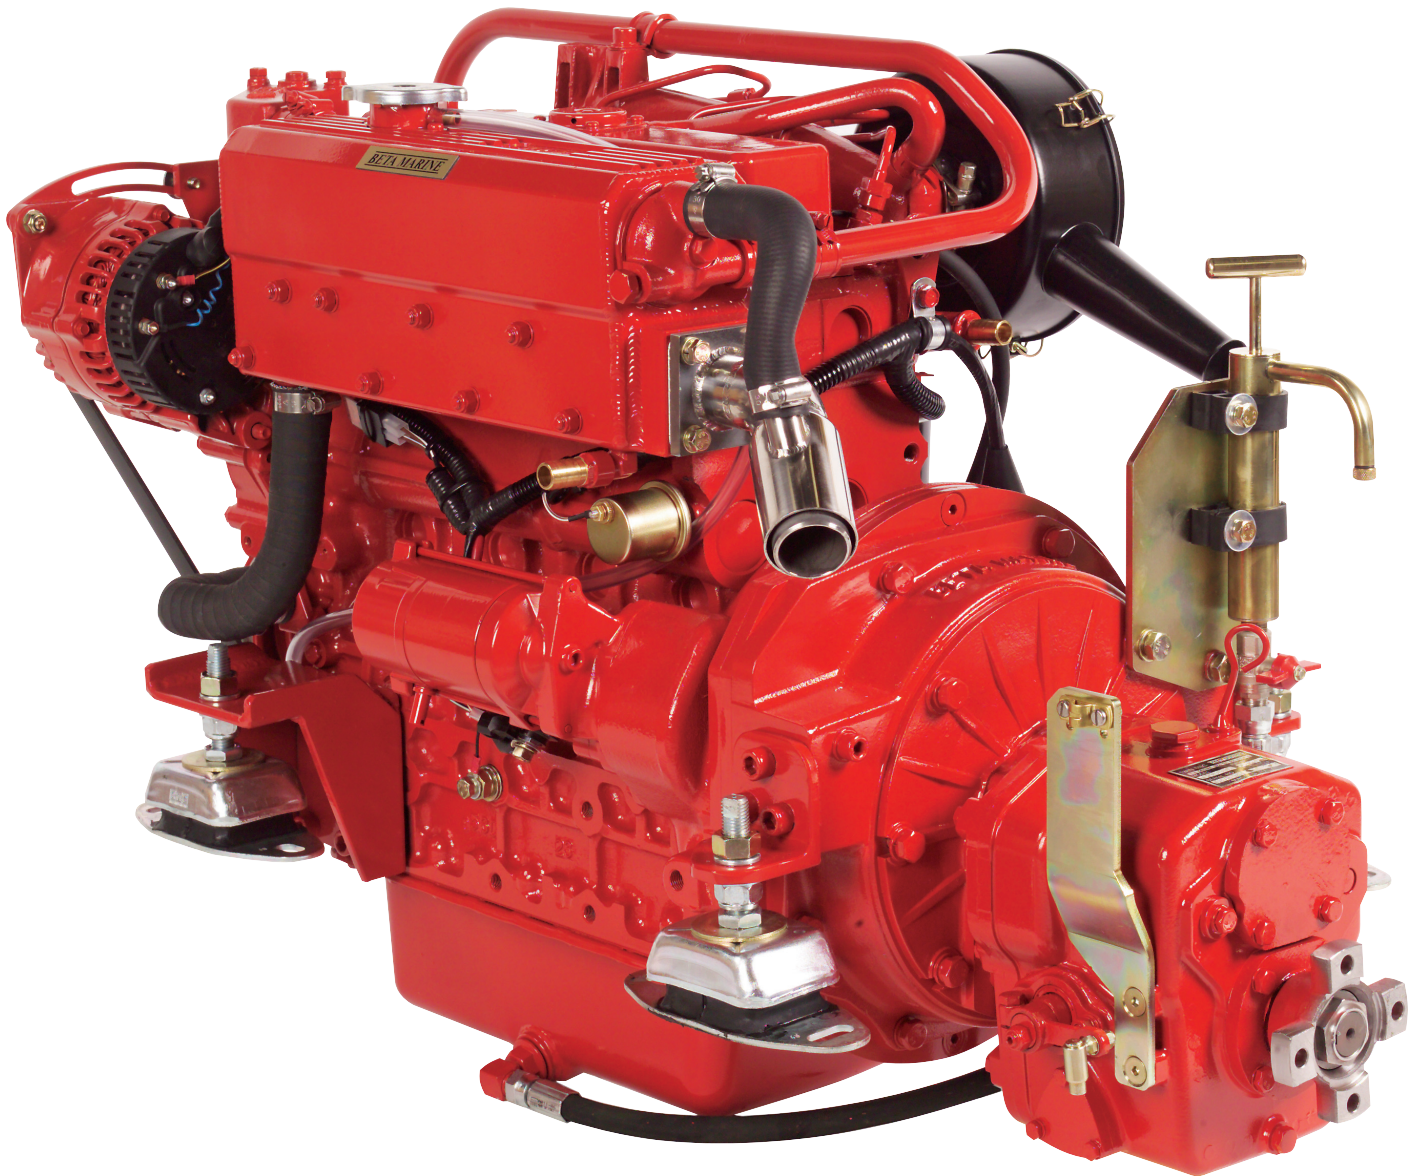

# Beta 50

4 Cylinders - 2197cc - 50bhp max at 2,800 rev/min - 260Kg

***BETA MARINE***