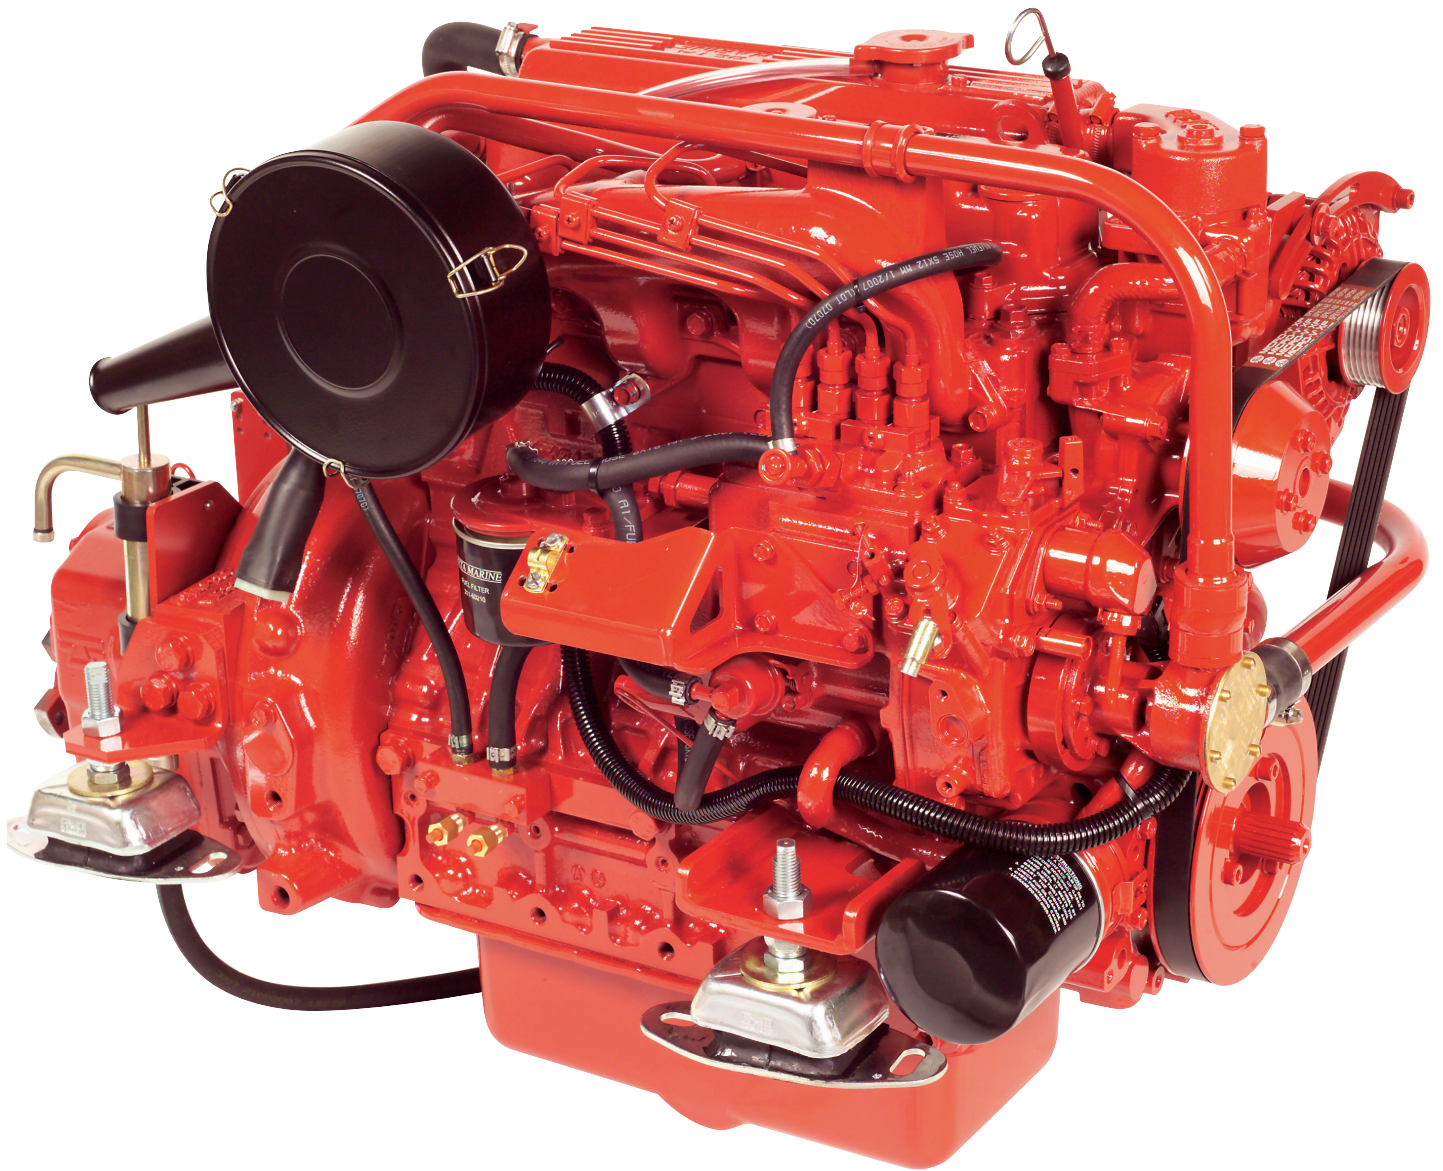

Beta 60

4 Cylinders - 2434cc - 56bhp max at 2,700 rev/min - 287Kg

BETA MARINE