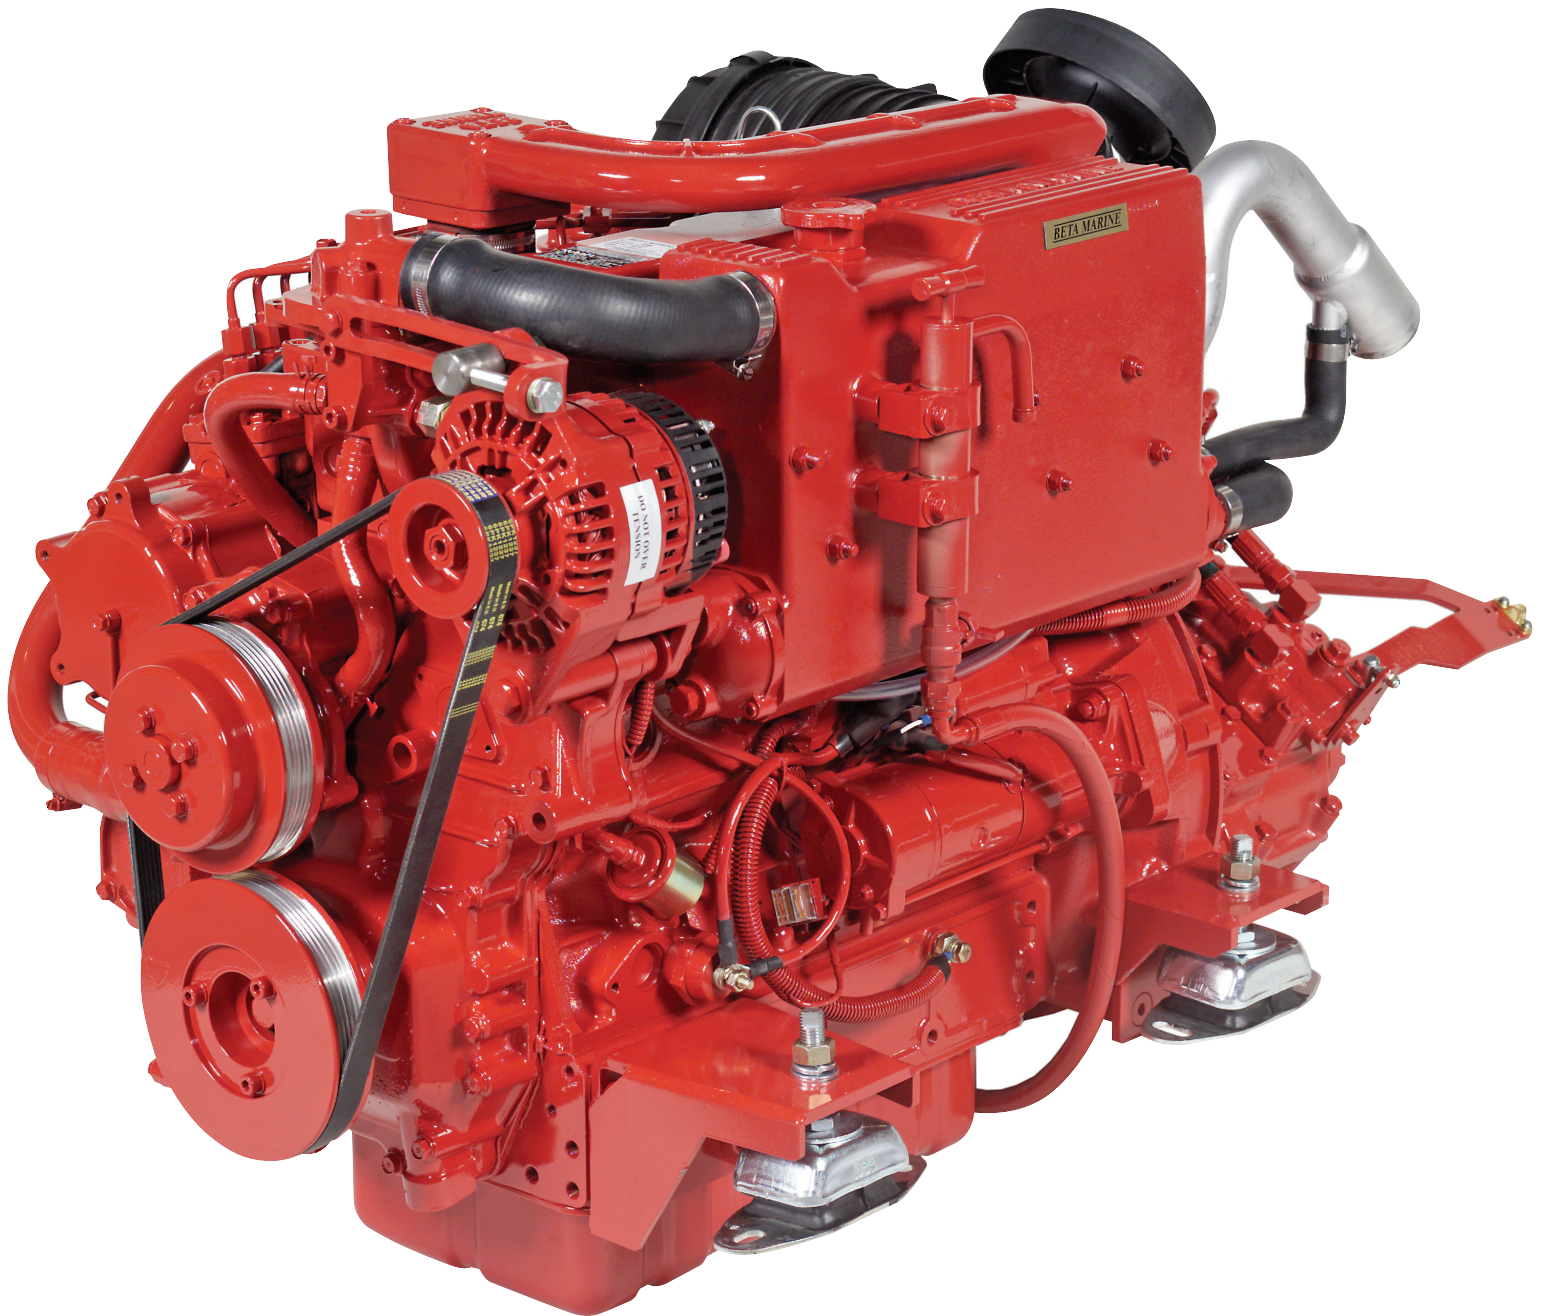

Beta 75

4 Cylinders - 3620cc - 75bhp max at 2,600 rev/min - 414Kg

BETA MARINE