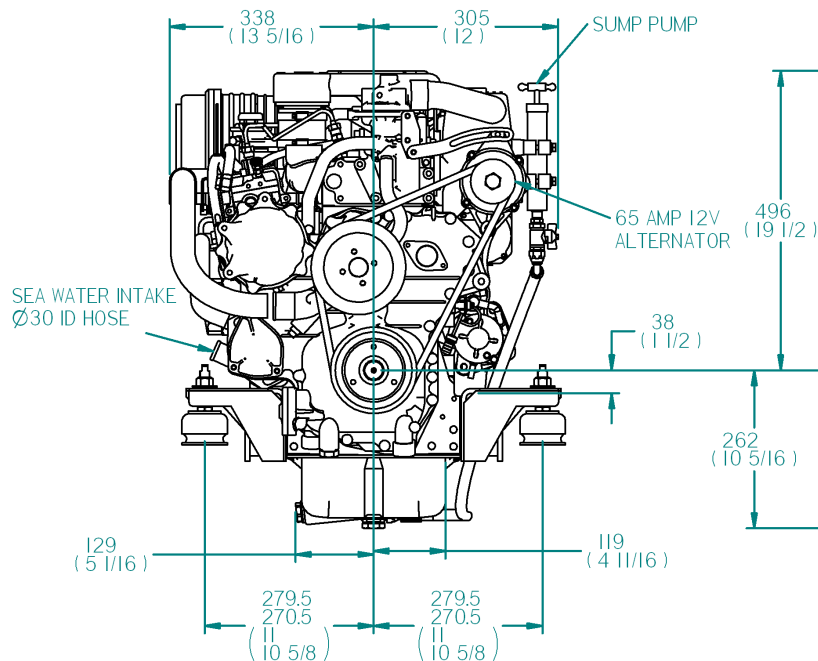

FLEXIBLE MOUNT

REV	DESCRIPTION	DATE	APP'D	DRAWN	NOTES
01					

TITLE:
BETA 75-90 HEAT EXCHANGE PRM260

DIMENSIONS IN MM (INCH) DO NOT SCALE PART FILE NAME: 100-06202 BETA75 (3300) HE PRM260.asm

BETA MARINE

BETA MARINE LTD,
DAVY WAY,
WATERWELLS,
QUEDGELEY,
GLOUCESTER. GL2 2AD, UK

DRAWN BY: TW
CHECKED BY: LT

SIZE A4
SCALE NTS

DWG NO: 100-06202

PAGE 1 of 2

REV 03

DATE 05/10/2009

TEL: (01452) 723492

FAX: (01452) 729916