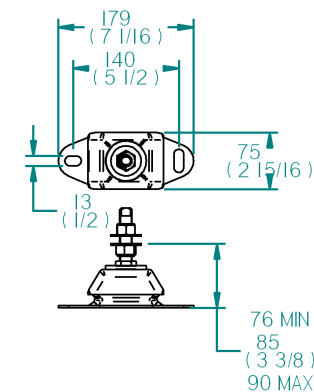

FLEXIBLE MOUNT

REV	DESCRIPTION	DATE	APP'D	DRAWN	NOTES
01					

TITLE:
BETA 75-90 HEAT EXCHANGE PRM260

DIMENSIONS IN MM (INCH) DO NOT SCALE PART FILE NAME: 100-06202 BETA75 (3300) HE PRM260.asm

BETA MARINE

BETA MARINE LTD,
DAVY WAY,
WATERWELLS,
QUEDGELEY,
GLOUCESTER. GL2 2AD, UK

DRAWN BY: TW
CHECKED BY: LT

SIZE A4
SCALE NTS

DWG NO: 100-06202

PAGE 1 of 2

REV 03

DATE 05/10/2009

TEL: (01452) 723492

FAX: (01452) 729916