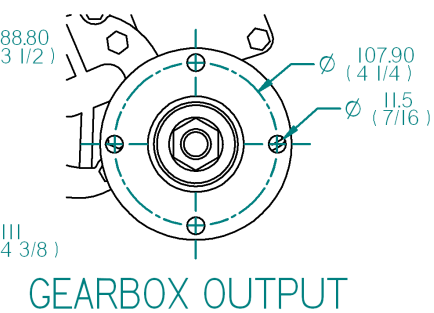

FLEXIBLE MOUNT

REV	DESCRIPTION	DATE	APP'D	DRAWN	NOTES
01					

TITLE:
BETA 75-90 HEAT EXCHANGE PRM260

DIMENSIONS IN MM (INCH) DO NOT SCALE PART FILE NAME: 100-06202 BETA75 (3300) HE PRM260.asm

BETA MARINE

BETA MARINE LTD,
DAVY WAY,
WATERWELLS,
QUEDGELEY,
GLOUCESTER. GL2 2AD, UK

DRAWN BY: TW
CHECKED BY: LT

SIZE A4
SCALE NTS

DWG NO: 100-06202

PAGE 1 of 2

REV 03

DATE 05/10/2009

TEL: (01452) 723492

FAX: (01452) 729916