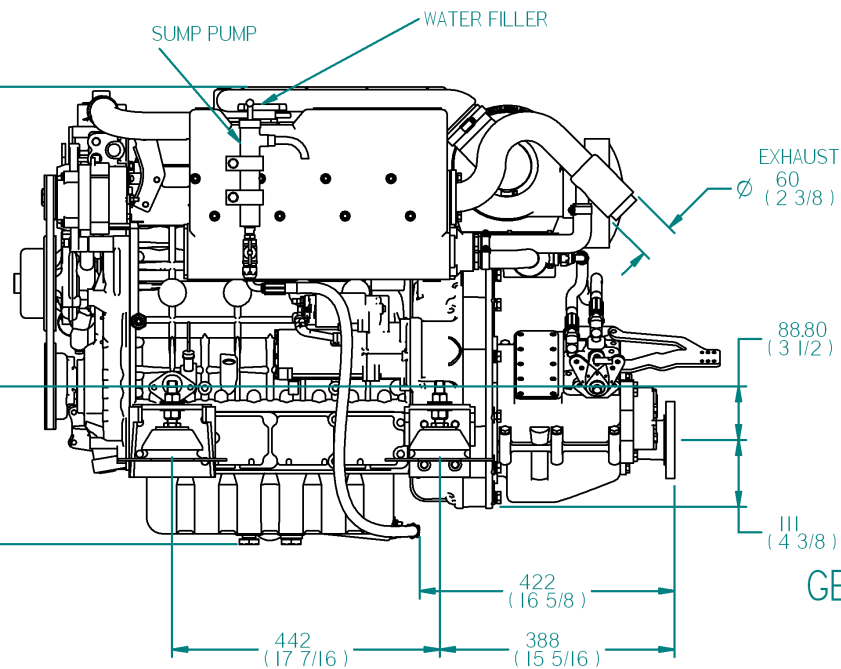

FLEXIBLE MOUNT

REV	DESCRIPTION	DATE	APP'D	DRAWN	NOTES
01					

TITLE:
BETA 75-90 HEAT EXCHANGE PRM260

DIMENSIONS IN MM (INCH) DO NOT SCALE PART FILE NAME: 100-06202 BETA75 (3300) HE PRM260.asm

BETA MARINE

BETA MARINE LTD,
DAVY WAY,
WATERWELLS,
QUEDGELEY,
GLOUCESTER. GL2 2AD, UK

DRAWN BY: TW
CHECKED BY: LT

SIZE A4
SCALE NTS

DWG NO: 100-06202

PAGE 1 of 2

REV 03

DATE 05/10/2009

TEL: (01452) 723492

FAX: (01452) 729916