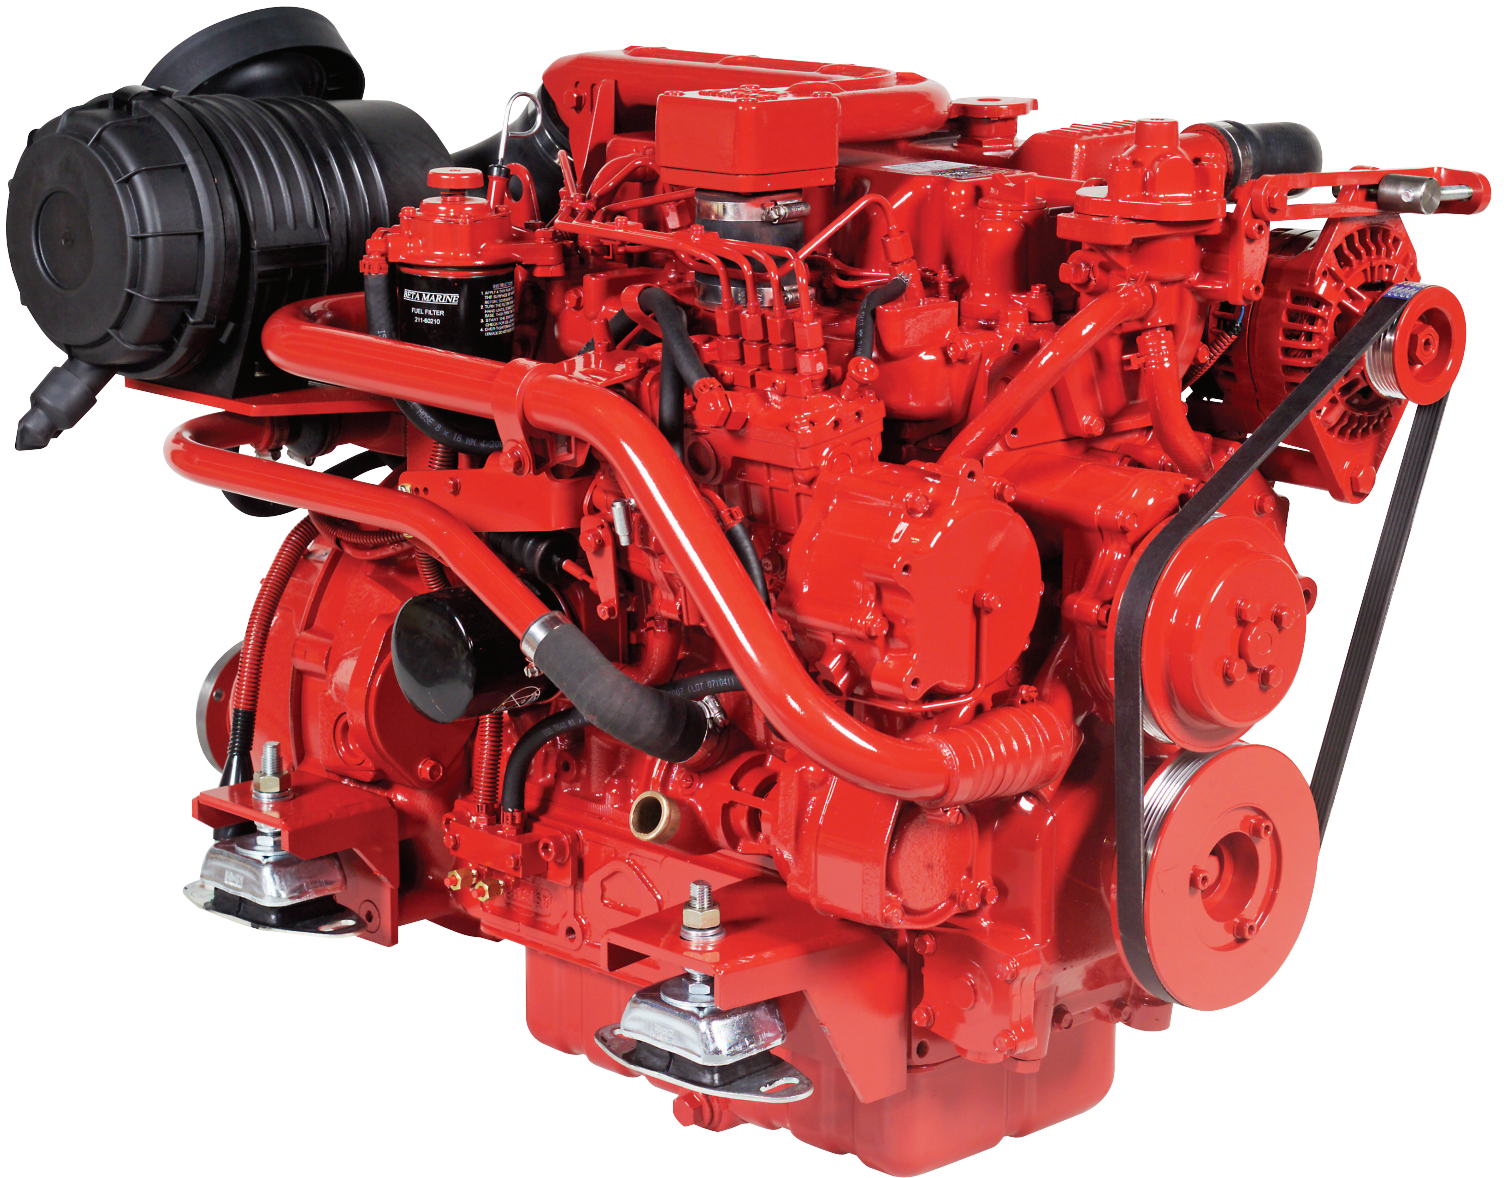

Beta 90

4 Cylinders - 3769 cc's - 90bhp @ 2,600rpm – Weight 425kg

BETA MARINE